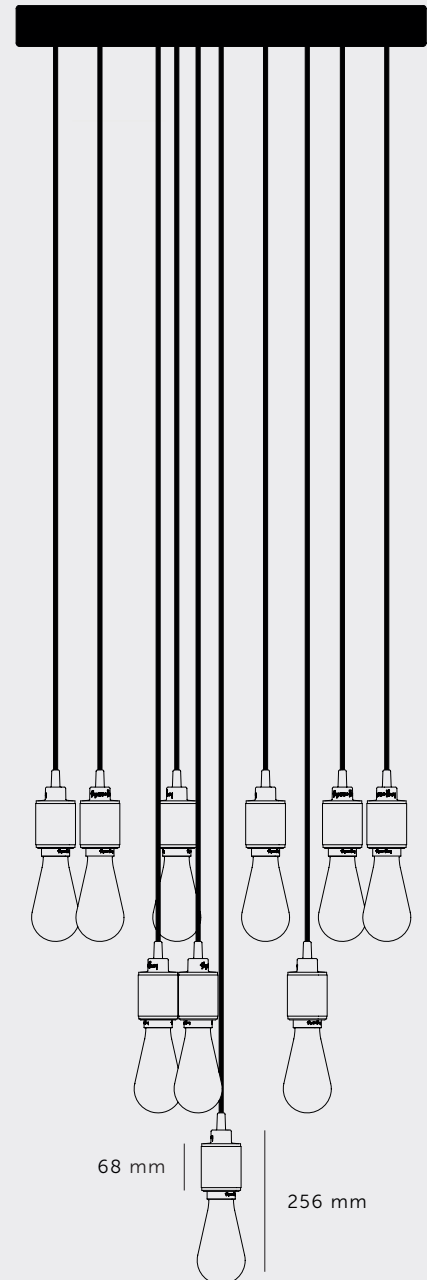

[product.]

CHANDELIER

[type. **10.0 HEAVY METAL.**]

[knurl. **CROSS.**]

[material. **SOLID METAL.**]

[config. **CLASSIC / CASCADE.**]

A bespoke chandelier with 10 pendant lights made from solid metal. Custom-made to your specifications. Featuring our HEAVY METAL solid metal pendants available in STEEL / BRASS / SMOKED BRONZE / BLACK.

[type. **10.0 HEAVY METAL CLASSIC.**]

[info. **MEASUREMENTS.**]

60 mm

CABLE
DROP UP
TO 3.5M *

Buster bulb or
Tube bulb

[info. **SPECIFICATIONS.**]

E27 / 220-240VAC / IP20

Max 10 x 40W LED E27 bulb

CBB-131031

● Tube Bulb Crystal

CTB-121646

CTB-121647

[info. **CARE INSTRUCTIONS.**]

Wipe with damp cloth with no loose hairs, avoid using any chemicals. Please note all finishes are prone to aging.

Chandelier comes with 3.5m drop and can be shortened to desired height by a qualified electrician. For custom longer lengths please get in touch with us.

598 mm

[info. **OPTIONAL SUSPENDED KIT.**]

1x ceiling rose 247mm

3x tensile cable

[type. **10.0 HEAVY METAL CASCADE.**]

[info. **MEASUREMENTS.**]

60 mm

598 mm