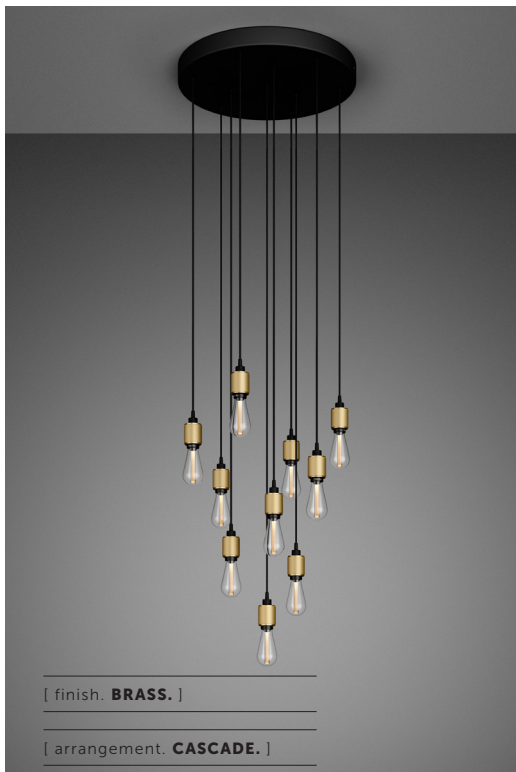

[product.]

CHANDELIER

[type. **10.0 HEAVY METAL.**]

[knurl. **CROSS.**]

[material. **SOLID METAL.**]

[config. **CLASSIC / CASCADE.**]

A bespoke chandelier with 10 pendant lights made from solid metal. Custom-made to your specifications. Featuring our HEAVY METAL solid metal pendants available in STEEL / BRASS / SMOKED BRONZE / BLACK.

[type. **10.0 HEAVY METAL CLASSIC.**]

[info. **MEASUREMENTS.**]

60 mm

CABLE
DROP UP
TO 3.5M *

Buster bulb or
Tube bulb

[info. **SPECIFICATIONS.**]

E27 / 220-240VAC / IP20

Max 10 x 40W LED E27 bulb

Bulb sold separately

CB certified / Class 1

[info. **FINISH & SKU NUMBERS.**]

[pendant. **FINISH.**]

● Steel

[sku.]

RHC-071354

● Matt Black