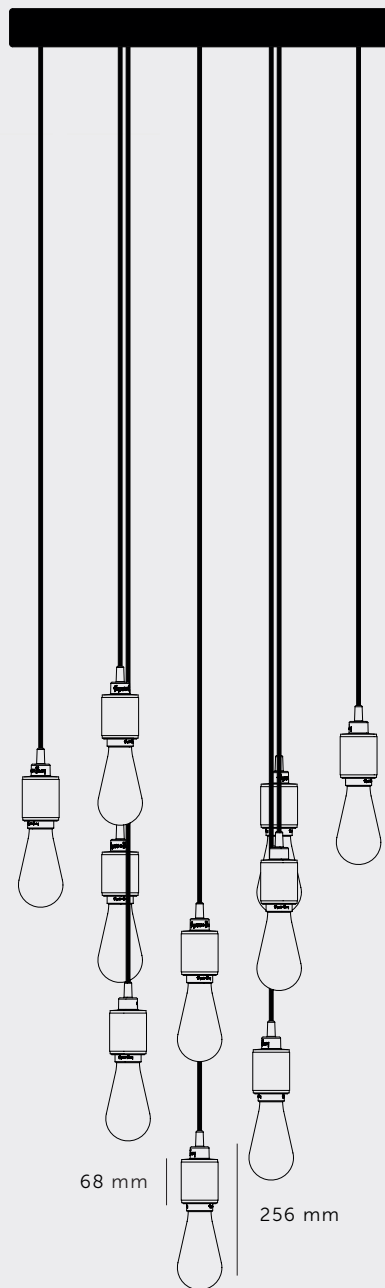

[type. **10.0 HEAVY METAL CASCADE.**]

[info. **MEASUREMENTS.**]

60 mm

598 mm

CABLE
DROP UP
TO 3.5M *

Buster bulb or
Tube bulb

[info. **SPECIFICATIONS.**]

E27 / 220-240VAC / IP20

Max 10 x 40W LED E27 bulb

Bulb sold separately

CB certified / Class 1

[info. **FINISH & SKU NUMBERS.**]

[pendant. **FINISH.**]

- Steel
- Matt Black
- Brass
- Smoked Bronze

[sku.]

RHC-071354
RHC-481358
RHC-051355
RHC-451357

[bulb. **FINISH.**]

- Buster Bulb Crystal
- Buster Bulb Smoked
- Buster Bulb Gold
- Tube Bulb Crystal

[sku. DIMMABLE]

CBB-121026
CBB-091648
CBB-131028
CTB-121646

[sku. NON-DIMMABLE]

CBB-121029
CBB-091030
CBB-131031
CTB-121647

[info. **CARE INSTRUCTIONS.**]

Wipe with damp cloth with no loose hairs, avoid using any chemicals. Please note all finishes are prone to aging.

Chandelier comes with 3.5m drop and can be shortened to desired height by a qualified electrician. For custom longer lengths please get in touch with us.