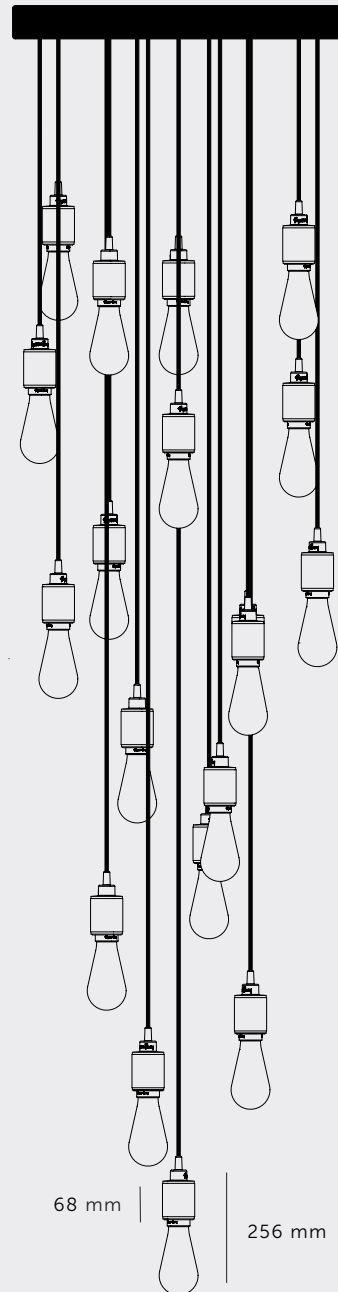

[type. **10.0 HEAVY METAL CASCADE.**]

[info. **MEASUREMENTS.**]

60 mm

CABLE
DROP UP
TO 3.5M *

Buster bulb or
Tube bulb

[info. **SPECIFICATIONS.**]

E27 / 220-240VAC / IP20

Max 10 x 40W LED E27 bulb

Bulb sold separately

CB certified / Class 1

[info. **FINISH & SKU NUMBERS.**]

[pendant. **FINISH.**]

● Steel

[sku.]

RHC-071354

● Matt Black

RHC-481358

● Brass

RHC-051355

● Smoked Bronze

RHC-451357

[bulb. **FINISH.**]

[sku. DIMMABLE]

[sku. NON-DIMMABLE]

● Buster Bulb Crystal

CBB-121026

CBB-121029

● Buster Bulb Smoked

CBB-091648

CBB-091030

● Buster Bulb Gold

CBB-131028

CBB-131031

● Tube Bulb Crystal

CTB-121646

CTB-121647

[info. **CARE INSTRUCTIONS.**]

Wipe with damp cloth with no loose hairs, avoid using any chemicals. Please note all finishes are prone to aging.

Chandelier comes with 3.5m drop and can be shortened to desired height by a qualified electrician. For custom longer lengths please get in touch with us.

598 mm