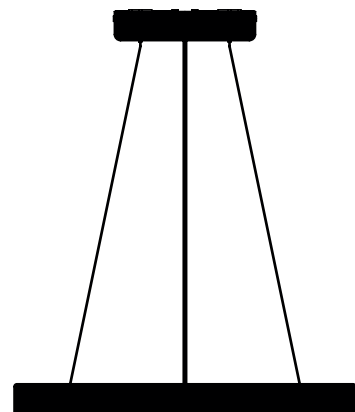

598 mm

68 mm

256 mm

[info. **OPTIONAL SUSPENDED KIT.**]

1x ceiling rose 247mm

3x tensile cable

[type. **10.0 HEAVY METAL CASCADE.**]

[info. **MEASUREMENTS.**]