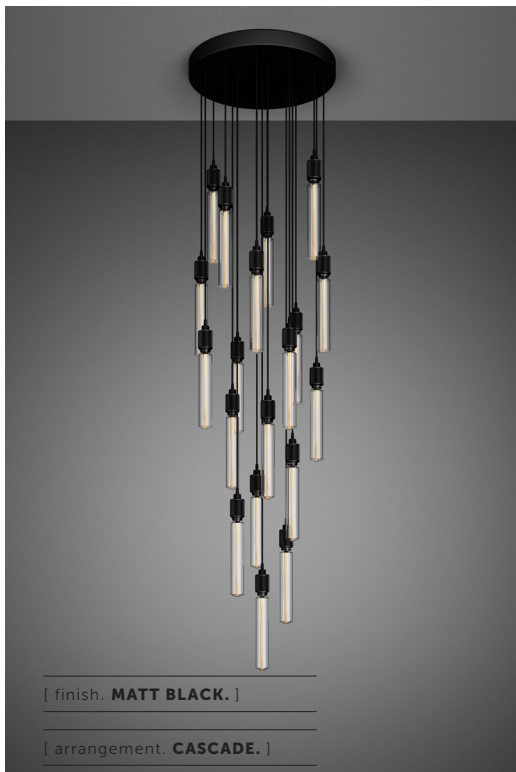

[product.]

CHANDELIER

[type. **19.0 HEAVY METAL.**]

[knurl. **CROSS.**]

[material. **SOLID METAL.**]

[config. **CLASSIC / CASCADE.**]

A bespoke chandelier with 19 pendant lights made from solid metal. Custom-made to your specifications. Featuring our HEAVY METAL solid metal pendants available in STEEL / BRASS / SMOKED BRONZE / BLACK.

[type. **19.0 HEAVY METAL CLASSIC.**]

[info. **MEASUREMENTS.**]

60 mm

CABLE
DROP UP
TO 3.5M *

Buster bulb or
Tube bulb

[info. **SPECIFICATIONS.**]

E27 / 220-240VAC / IP20

Max 10 x 40W LED E27 bulb

Bulb sold separately

CB certified / Class 1

[info. **FINISH & SKU NUMBERS.**]

[pendant. **FINISH.**]

● Steel

[sku.]

RHC-071354

● Matt Black