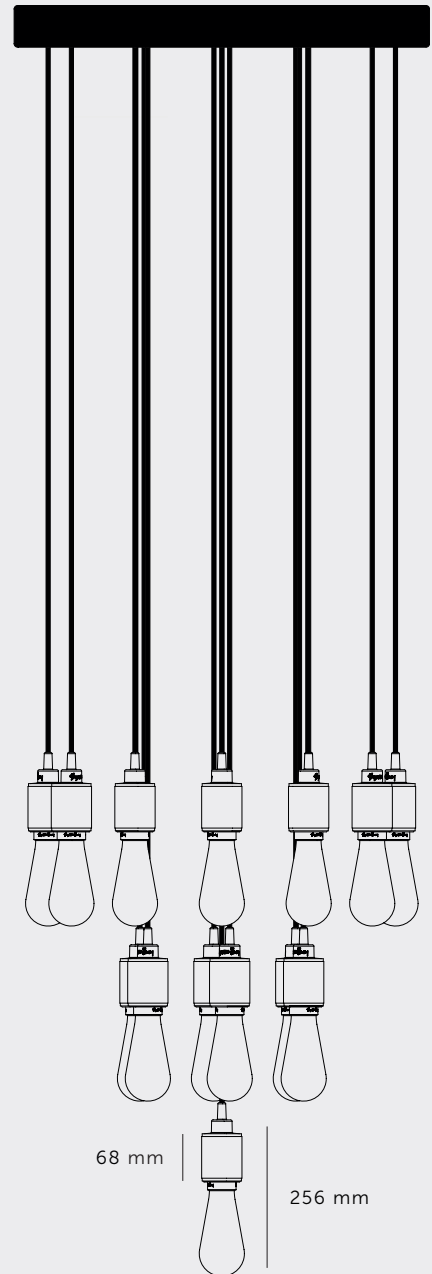

[type. **19.0 HEAVY METAL CLASSIC.**]

[info. **MEASUREMENTS.**]

60 mm

CABLE
DROP UP
TO 3.5M *

Buster bulb or
Tube bulb

[info. **SPECIFICATIONS.**]

E27 / 220-240VAC / IP20

Max 10 x 40W LED E27 bulb

CBB-131031

● Tube Bulb Crystal

CTB-121646

CTB-121647

[info. **CARE INSTRUCTIONS.**]

Wipe with damp cloth with no loose hairs, avoid using any chemicals. Please note all finishes are prone to aging.

Chandelier comes with 3.5m drop and can be shortened to desired height by a qualified electrician. For custom longer lengths please get in touch with us.

598 mm

68 mm

256 mm

[info. **OPTIONAL SUSPENDED KIT.**]

1x ceiling rose 247mm

3x tensile cable

[type. **10.0 HEAVY METAL CASCADE.**]

[info. **MEASUREMENTS.**]