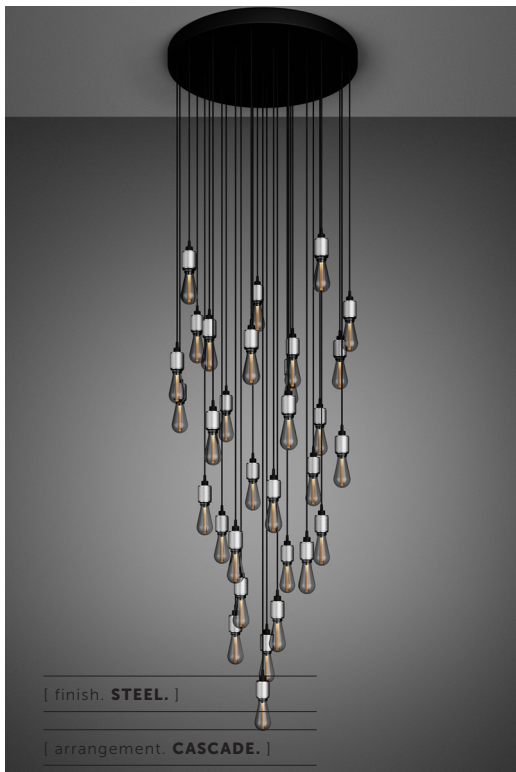

[product.]

CHANDELIER

[type. **31.0 HEAVY METAL.**]

[knurl. **CROSS.**]

[material. **SOLID METAL.**]

[config. **CLASSIC / CASCADE.**]

A bespoke chandelier with 31 pendant lights made from solid metal. Custom-made to your specifications. Featuring our HEAVY METAL solid metal pendants available in STEEL / BRASS / SMOKED BRONZE / BLACK.

[type. **31.0 HEAVY METAL CLASSIC.**]

[info. **MEASUREMENTS.**]

60 mm

CABLE
DROP UP
TO 3.5M *

Buster bulb or
Tube bulb

[info. **SPECIFICATIONS.**]

E27 / 220-240VAC / IP20

Max 10 x 40W LED E27 bulb

Bulb sold separately

CB certified / Class 1

[info. **FINISH & SKU NUMBERS.**]

[pendant. **FINISH.**]

● Steel

[sku.]

RHC-071354

● Matt Black