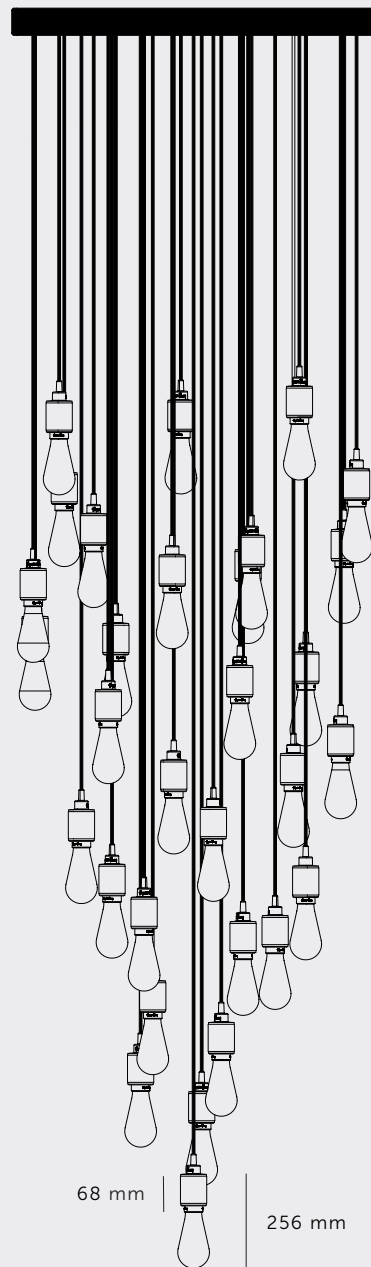

[type. **31.0 HEAVY METAL CASCADE.**]

[info. **MEASUREMENTS.**]

60 mm

798 mm

CABLE
DROP UP
TO 3.5M *

Buster bulb or
Tube bulb

[info. **SPECIFICATIONS.**]

E27 / 220-240VAC / IP20

Max 10 x 40W LED E27 bulb

Bulb sold separately

CB certified / Class 1

[info. **FINISH & SKU NUMBERS.**]

[pendant. **FINISH.**]

● Steel

[sku.]

RHC-071354

● Matt Black

RHC-481358

● Brass

RHC-051355

● Smoked Bronze

RHC-451357

[bulb. **FINISH.**]

[sku. DIMMABLE]

[sku. NON-DIMMABLE]

● Buster Bulb Crystal

CBB-121026

CBB-121029

● Buster Bulb Smoked

CBB-091648

CBB-091030

● Buster Bulb Gold

CBB-131028

CBB-131031

● Tube Bulb Crystal

CTB-121646

CTB-121647

[info. **CARE INSTRUCTIONS.**]

Wipe with damp cloth with no loose hairs, avoid using any chemicals. Please note all finishes are prone to aging.

Chandelier comes with 3.5m drop and can be shortened to desired height by a qualified electrician. For custom longer lengths please get in touch with us.