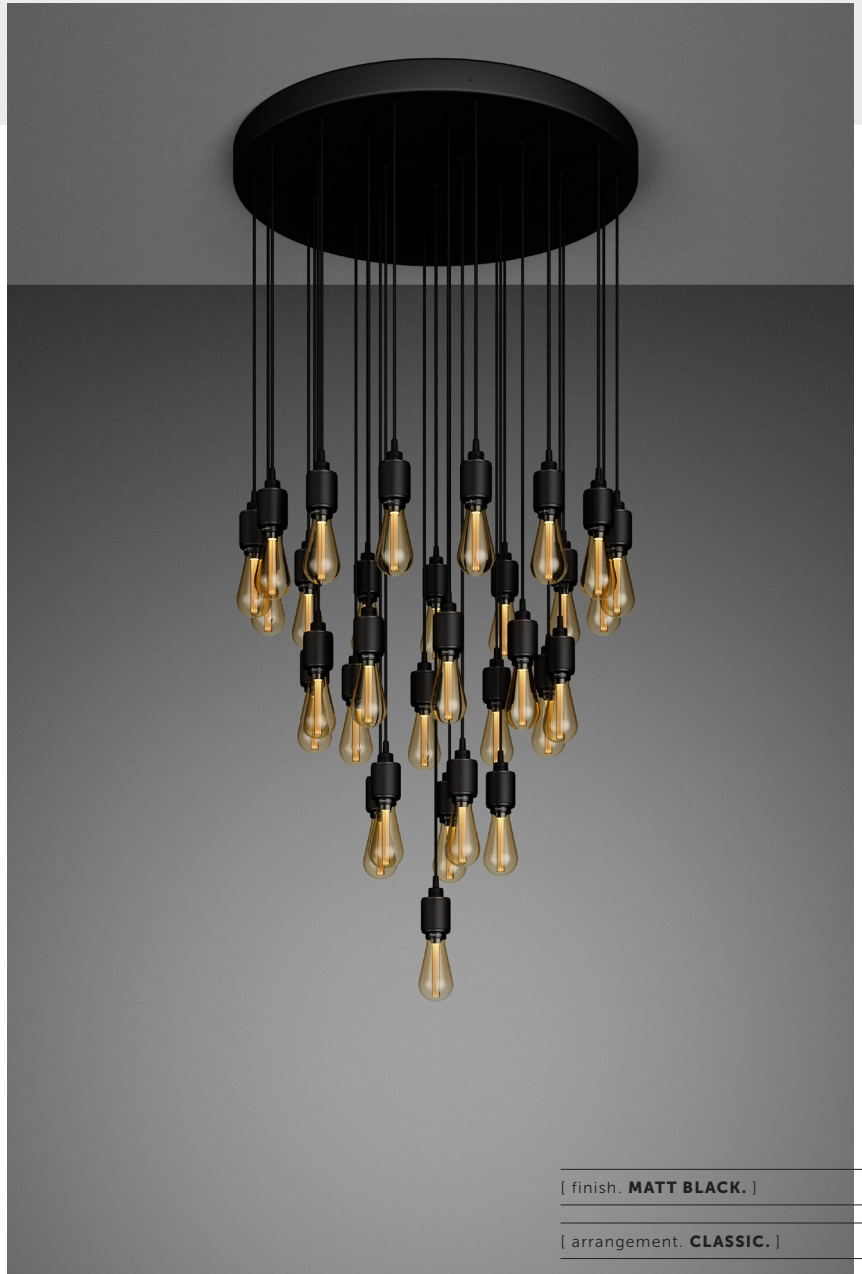

[product.]

CHANDELIER

[type. **31.0 HEAVY METAL.**]

[knurl. **CROSS.**]

[material. **SOLID METAL.**]

[config. **CLASSIC / CASCADE.**]

A bespoke chandelier with 31 pendant lights made from solid metal. Custom-made to your specifications. Featuring our HEAVY METAL solid metal pendants available in STEEL / BRASS / SMOKED BRONZE / BLACK.

[type. **31.0 HEAVY METAL CLASSIC.**]

[info. **MEASUREMENTS.**]

60 mm

CABLE
DROP UP
TO 3.5M *

Buster bulb or
Tube bulb

[info. **SPECIFICATIONS.**]

E27 / 220-240VAC / IP20

Max 10 x 40W LED E27 bulb

Bulb sold separately

CB certified / Class 1

[info. **FINISH & SKU NUMBERS.**]

[pendant. **FINISH.**]

● Steel

[sku.]

RHC-071354

● Matt Black