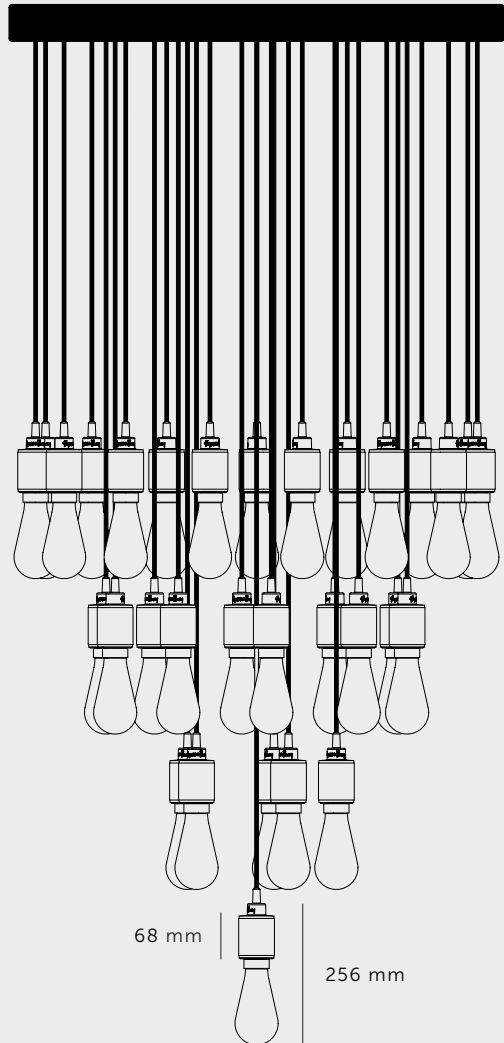

[type. **31.0 HEAVY METAL CLASSIC.**]

[info. **MEASUREMENTS.**]

60 mm

CABLE
DROP UP
TO 3.5M *

Buster bulb or
Tube bulb

[info. **SPECIFICATIONS.**]

E27 / 220-240VAC / IP20

Max 10 x 40W LED E27 bulb

CBB-131031

● Tube Bulb Crystal

CTB-121646

CTB-121647

[info. **CARE INSTRUCTIONS.**]

Wipe with damp cloth with no loose hairs, avoid using any chemicals. Please note all finishes are prone to aging.

Chandelier comes with 3.5m drop and can be shortened to desired height by a qualified electrician. For custom longer lengths please get in touch with us.

798 mm

[info. **OPTIONAL SUSPENDED KIT.**]

1x ceiling rose 247mm

3x tensile cable

[type. **31.0 HEAVY METAL CASCADE.**]

[info. **MEASUREMENTS.**]

60 mm

798 mm