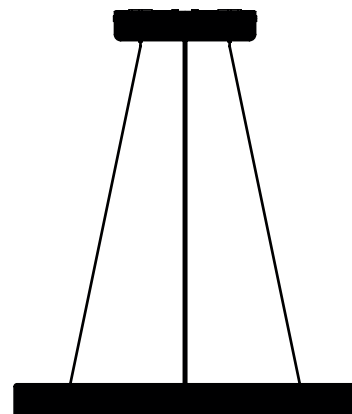

CBB-131031

● Tube Bulb Crystal

CTB-121646

CTB-121647

[info. **CARE INSTRUCTIONS.**]

Wipe with damp cloth with no loose hairs, avoid using any chemicals. Please note all finishes are prone to aging.

Chandelier comes with 3.5m drop and can be shortened to desired height by a qualified electrician. For custom longer lengths please get in touch with us.

798 mm

[info. **OPTIONAL SUSPENDED KIT.**]

1x ceiling rose 247mm

3x tensile cable

[type. **31.0 HEAVY METAL CASCADE.**]

[info. **MEASUREMENTS.**]

60 mm

798 mm