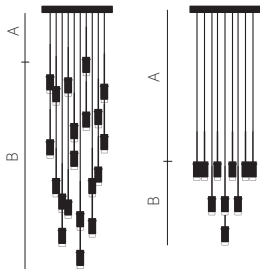

LIGHTING	PRODUCT	SKU	FINISH	SPECIFICATION	EX VAT	INC VAT
----------	---------	-----	--------	---------------	--------	---------

CONT...

CASCADE:

CLASSIC:

EXHAUST CHANDELIER / 10, 19 OR 31 PENDANTS

31 PENDANTS / SUSPENDED