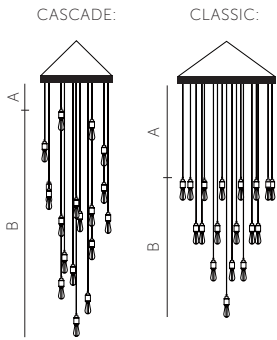

BUSTER+PUNCH

LONDON

EURO PRICE LIST / LINEAR

EURO € RRP (INC & EX TAX)

Prices do not include shipping costs.
Please note that prices are subject to change.

LIGHTING	PRODUCT	SKU	FINISH	SPECIFICATION	EX VAT	INC VAT
----------	---------	-----	--------	---------------	--------	---------

A: Cord length from ceiling rose to top tier pendants.
B: Distance between top pendant and base pendant.

***CONTACT BUSTER + PUNCH TO ORDER**

10 PENDANTS / SURFACE

RHC-072353	Steel	€3.430,00	€4.116,00
RHC-052351	Brass	€3.430,00	€4.116,00
RHC-452355	Smoked Bronze	€3.430,00	€4.116,00
RHC-022357	Black	€3.430,00	€4.116,00