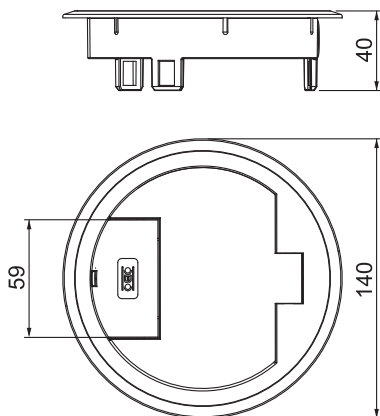

## Hinged cover with cord outlet

Item no. 7405084

Hinged cover with cord outlet for GES R2 floor socket for direct installation in the MT R2 installation socket.  
For use in dry-cleaned floors for indoor use.

### Master data

Item no.	7405084
Type	GES R2 901 1
Description 1	Floor socket
Description 2	with cord outlet
Dimension	140x140x40
Colour	Graphite black
RAL number	9011
Material	Polyamide
Material symbol	PA
Smallest sales unit (VG)	1,00 Piece
Weight	8,80 kg/100 pc.

### Technical data

External diameter	140,00 mm
Cable outlet version	Swivellable cord outlet
Floor covering protection frame	<input checked="" type="checkbox"/>
Floor care	Dry
Version for	Round
Suitable for wet care	<input type="checkbox"/>
Suitable for raised floor installation	<input checked="" type="checkbox"/>
Suitable for cavity floor installation	<input checked="" type="checkbox"/>
Suitable for underfloor ducts	<input type="checkbox"/>
With floor covering recess	<input type="checkbox"/>
Opening mechanism	Blank
Protection rating (IP) when used	IP20
Protection rating (IP) when unused	IP40
Protection rating IK code	IK10
Approvals	VDE
Vertical load, small area	6.102.1 (to 500 N)