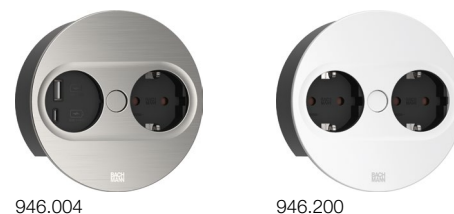

TWIST 2 round

- Material: cover disc: metal | Socket: plastic
- Mounting depth: 40 mm
- Tabletop thickness: min. 8 mm

#				
Stainless steel look | Power input: 2.0 m cable with ferrules and mounting plug, which is included				
946.000	2			42.5 x 115 mm
946.002		2		42.5 x 115 mm
946.004	1		A&C 22 W	42.5 x 115 mm
946.006		1	A&C 22 W	42.5 x 115 mm
Matt black (painted, similar to RAL 9005) | Power input: 2.0 m cable with ferrules and mounting plug, which is included				
946.100	2			42.5 x 115 mm
946.102		2		42.5 x 115 mm
946.104	1		A&C 22 W	42.5 x 115 mm
946.106		1	A&C 22 W	42.5 x 115 mm
Matt white (painted, similar to RAL 9010) | Power input: 2.0 m cable with ferrules and mounting plug, which is included				
946.200	2			42.5 x 115 mm
946.202		2		42.5 x 115 mm
946.204	1		A&C 22 W	42.5 x 115 mm
946.206		1	A&C 22 W	42.5 x 115 mm

TWIST 2 square

- Material: cover plate: metal | Socket: plastic
- Mounting depth: 40 mm
- Tabletop thickness: min. 8 mm