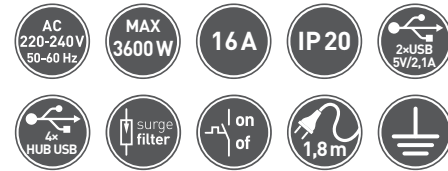

POWER SOCKET MULTI

AE-PBMUL6U6U-53	6 x french	aluminium plastic	silver	5901867196330
AE-PBMUL6S6U-53	6 x schuko			5901867196347

POWER SOCKET WITH USB CHARGER 5V 2A CHARGER

AE-BPW1S2UCH-80	1 x schuko	plastic	silver	5901867196439
AE-BPW1U2UCH-80	1 x french			5901867196422

POWER SOCKET WITHOUT HOUSING

AE-PBC3GU-51BK	3 x french	steel aluminium plastic	inox	5901867196620
AE-PBC3GS-51BK	3 x schuko			5901867196613

LETTERBOX BRUSH POWER SOCKET

AE-PBC3GS-53BK5	3 x schuko	aluminium plastic	black	5901867196637
AE-PBC3GU-53BK5	3 x french			5901867196644

LETTERBOX BRUSH POWER SOCKET

AE-PBC3GS2U-53BK5	3 x schuko	aluminium plastic	black	5901867196651
AE-PBC3GU2U-53BK5	3 x french			5901867196668

CABLES UNDER CONTROL - POWER SOCKETS FORM GTV

Fed up with tangled cables?
Extra power sockets have become essential in modern interiors. Nowadays more and more electronic devices such as computers, telephones and other appliances are present in our offices. As a result these items occupy much more space, so to hide unwanted cables the best solution is to use discreet desk power sockets.

GTV offers a wide range of sockets:
- corner mounted
- recessed: round or rectangular - designed to be mounted directly on the desk top, with pull-out or pop-up function.

GTV

ul. Przejazdowa 21
05-800 Pruszków
Poland

+48 22 44 47 564
+48 22 44 47 527
+48 22 44 47 520
+48 22 44 47 580
+48 22 44 47 569
+48 22 44 47 526

fax: 22 44 75 01
e-mail: info@gtv.com.pl
www.gtv.com.pl

GTV

LIGHTING

DESK

POWER

SOCKETS

gtv.com.pl