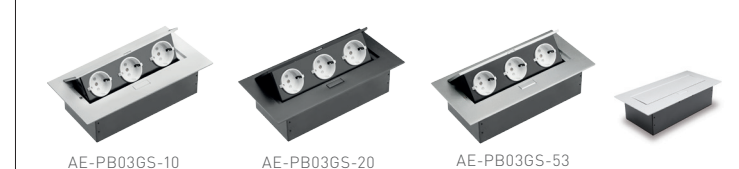

PULL-OUT POWER SOCKET, ROUND (SCHUKO)

AE-BPW3S60U-20	3 x schuko	aluminium, plastic	black	5901867130945
AE-BPW3S60U-80			silver	5901867130969

PULL-OUT POWER SOCKET, ROUND

AE-BPW3GU-20	3 x french	aluminium, plastic	black	5908231338815
AE-BPW3GU-80			silver	5908231338808

PULL-OUT POWER SOCKET, ROUND (SCHUKO)

AE-BPW3GS-20	3 x schuko	aluminium, plastic	black	5908231338839
AE-BPW3GS-80			silver	5908231338822

PULL-OUT POWER SOCKET, RECTANGULAR

AE-PB03GU-53*	3 x french	plastic, steel	aluminium	5908231337689
AE-PBC3GU-20			black	5901867113412
AE-PBC3GU-53			aluminium	5908231389121
AE-PBC3GU-10			white	5901867130730

* The AE-PB03GU-53 power socket does not have a power cord

PULL-OUT POWER SOCKET, RECTANGULAR

AE-PB03GS-10	3 x schuko	plastic, steel	white	5901867157096
AE-PB03GS-20			black	5901867157089
AE-PB03GS-53			aluminium	5908231362605