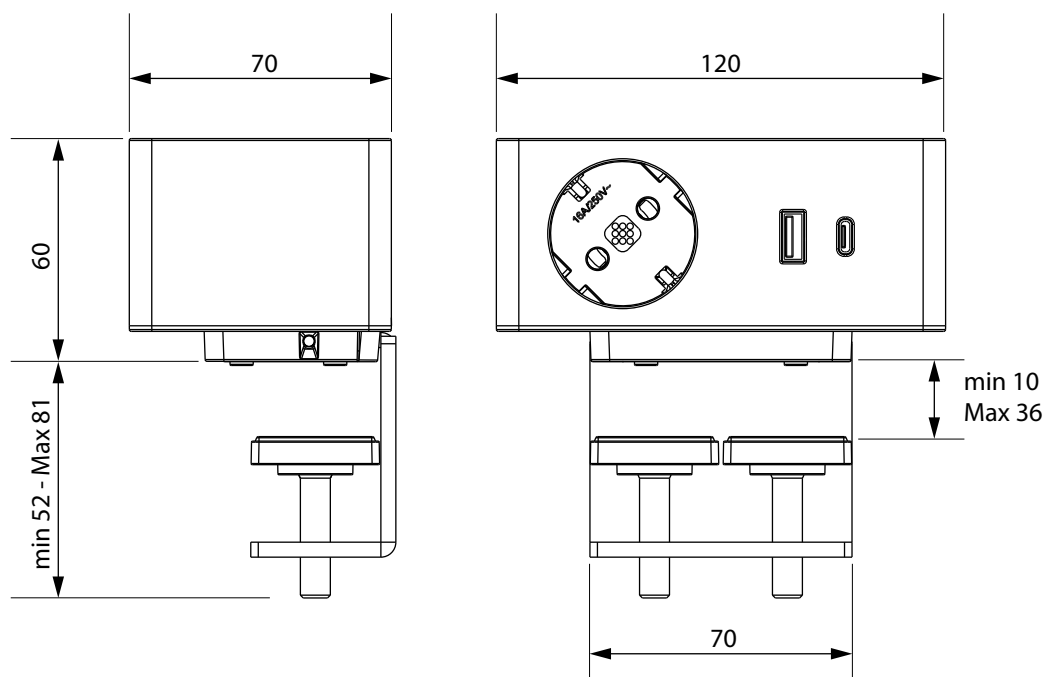

- It can be customized according to the type of sockets and data connectors
- Indoor use only
- Other finishes available upon request

WARNING!!!

- This appliance must be earthed
- This appliance must be connected to a main socket correctly installed and provided with ground connection in accordance with current norms.
- If the product is mounted in areas at risk of contact with water, it is necessary to apply silicone or similar sealants on the panel where the frame stands.

All dimensions quoted are nominal only. Drawings and images are for illustrative purposes only. All product dimensions and specifications are subject to change without notice.

DIMENSIONI (mm) | DIMENSIONS (mm)