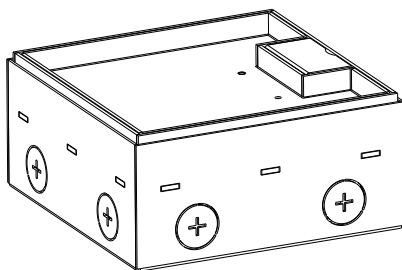

Versafloor 150 Massetto

Versafloor 150 Screed

ED.01_31.05.2024

Contenuto/Contents/Contenu/Inhalt

Dimensioni/Dimensions/Dimension/Abmessungen

1

2 X 
Ø 8 mm

2