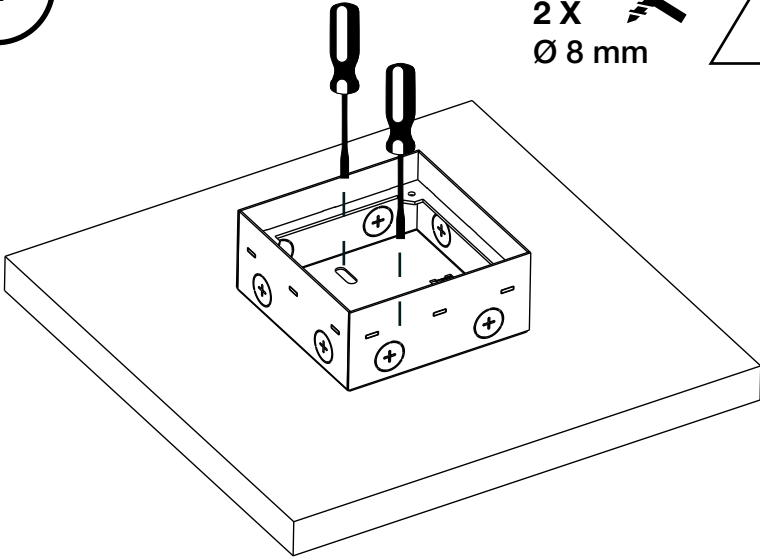

Versafloor 150 Massetto

Versafloor 150 Screed

ED.01_31.05.2024

Contenuto/Contents/Contenu/Inhalt

Dimensioni/Dimensions/Dimension/Abmessungen

1

2 X 
Ø 8 mm

2