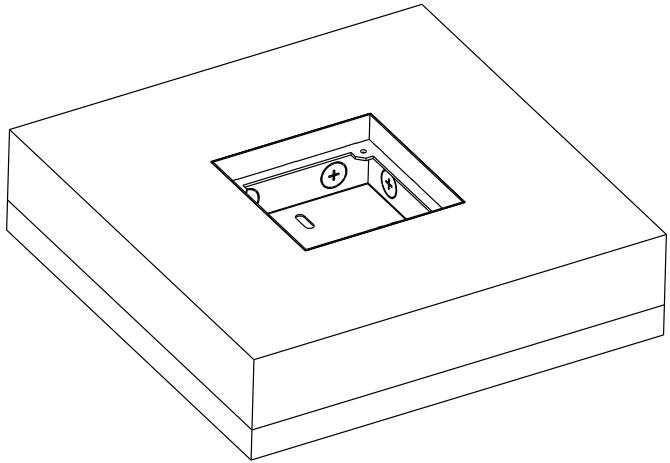

Versafloor 150 Massetto

Versafloor 150 Screed

ED.01_31.05.2024

Contenuto/Contents/Contenu/Inhalt

Dimensioni/Dimensions/Dimension/Abmessungen

1

2 X 
Ø 8 mm

2