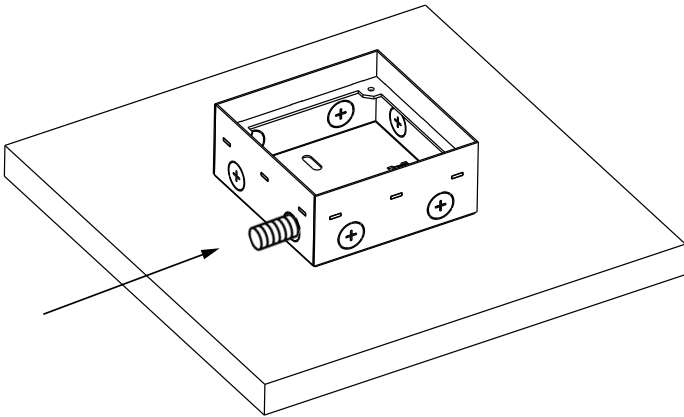

Versafloor 150 Massetto

Versafloor 150 Screed

ED.01_31.05.2024

Contenuto/Contents/Contenu/Inhalt

Dimensioni/Dimensions/Dimension/Abmessungen

1

2 X 
Ø 8 mm

2