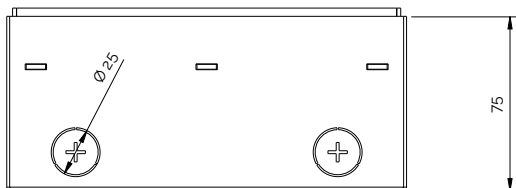

Versafloor 150 Massetto

Versafloor 150 Screed

ED.01_31.05.2024

Contenuto/Contents/Contenu/Inhalt

Dimensioni/Dimensions/Dimension/Abmessungen

1

2 X 
Ø 8 mm

2