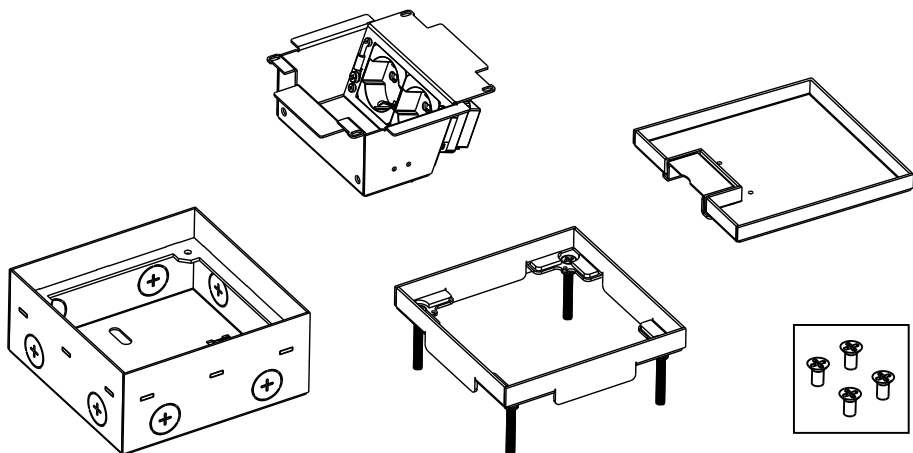

Versafloor 150 Massetto

Versafloor 150 Screed

ED.01_31.05.2024

Contenuto/Contents/Contenu/Inhalt

Dimensioni/Dimensions/Dimension/Abmessungen

1

2 X 
Ø 8 mm

2