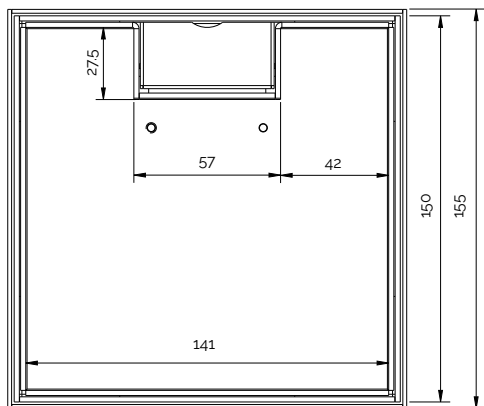

Versafloor 150 Massetto

Versafloor 150 Screed

ED.01_31.05.2024

Contenuto/Contents/Contenu/Inhalt

Dimensioni/Dimensions/Dimension/Abmessungen

1

2 X 
Ø 8 mm

2

3

4

5

6

7