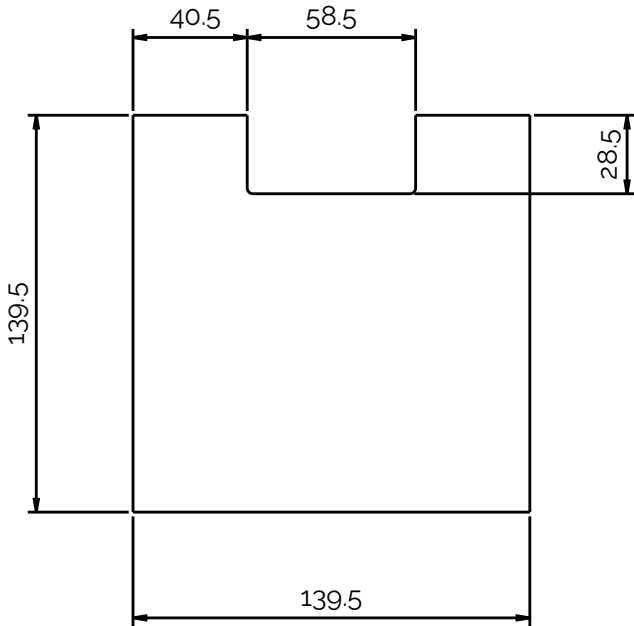

Versafloor 150 Massetto

Versafloor 150 Screed

ED.01_31.05.2024

Contenuto/Contents/Contenu/Inhalt

Dimensioni/Dimensions/Dimension/Abmessungen

1

2 X 
Ø 8 mm

2

3

4

5

6

7