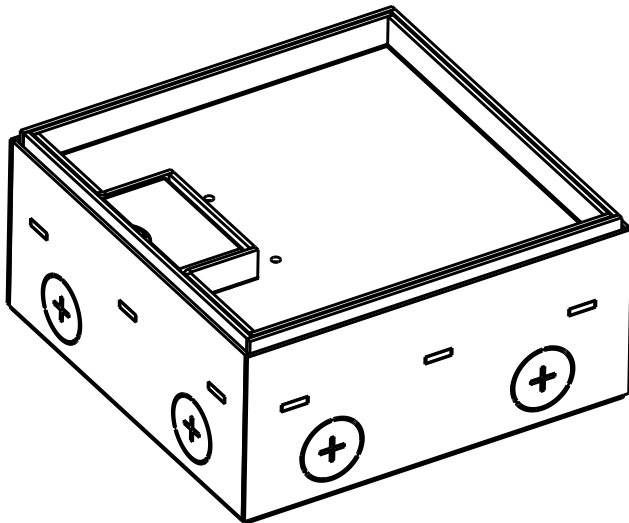

Versafloor 150 Massetto

Versafloor 150 Screed

ED.01_31.05.2024

Contenuto/Contents/Contenu/Inhalt

Dimensioni/Dimensions/Dimension/Abmessungen

1

2 X 
Ø 8 mm

2