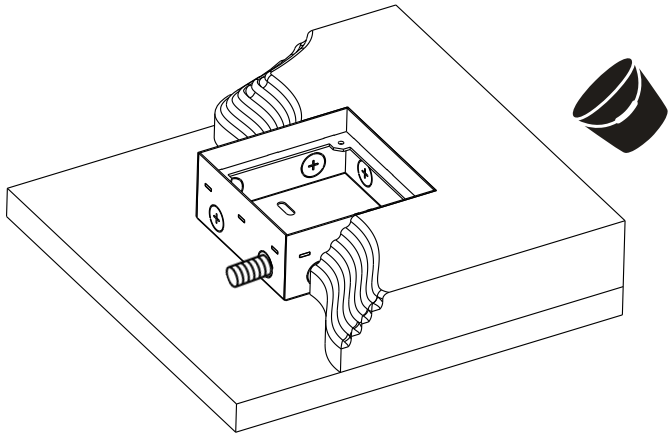

Versafloor 150 Massetto

Versafloor 150 Screed

ED.01_31.05.2024

Contenuto/Contents/Contenu/Inhalt

Dimensioni/Dimensions/Dimension/Abmessungen

1

2 X 
Ø 8 mm

2