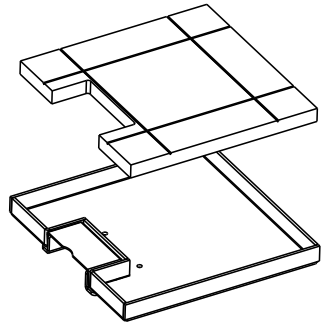

Versafloor 150 Massetto

Versafloor 150 Screed

ED.01_31.05.2024

Contenuto/Contents/Contenu/Inhalt

Dimensioni/Dimensions/Dimension/Abmessungen

1

2 X 
Ø 8 mm

2

3

4

5

6

7