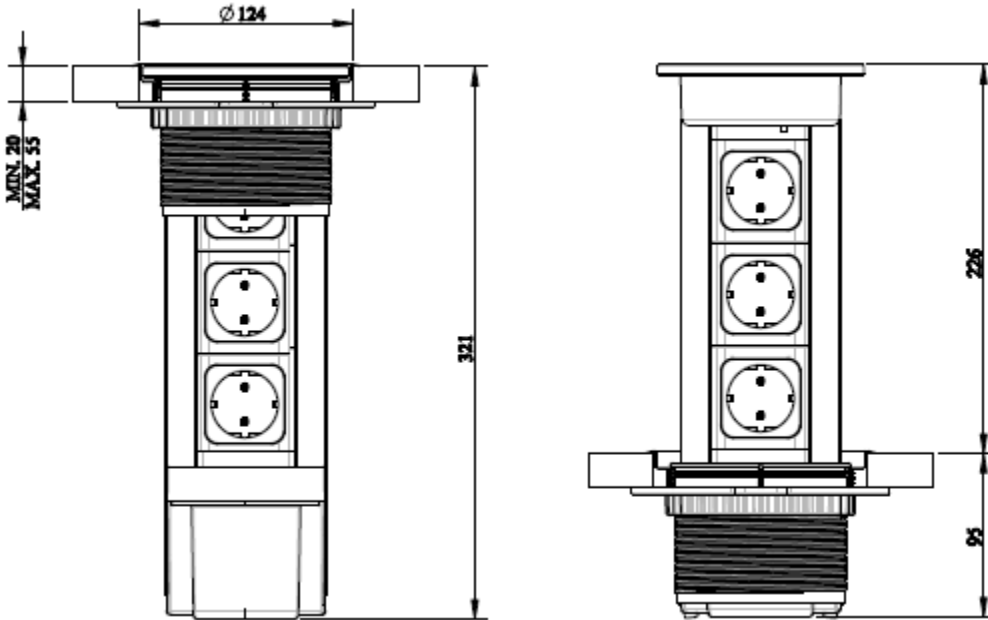

VersaElite

POP UP POWER AND DATA DISTRIBUTION MULTI-SOCKET

Dimensioni/Dimensions

Three modules

Four modules