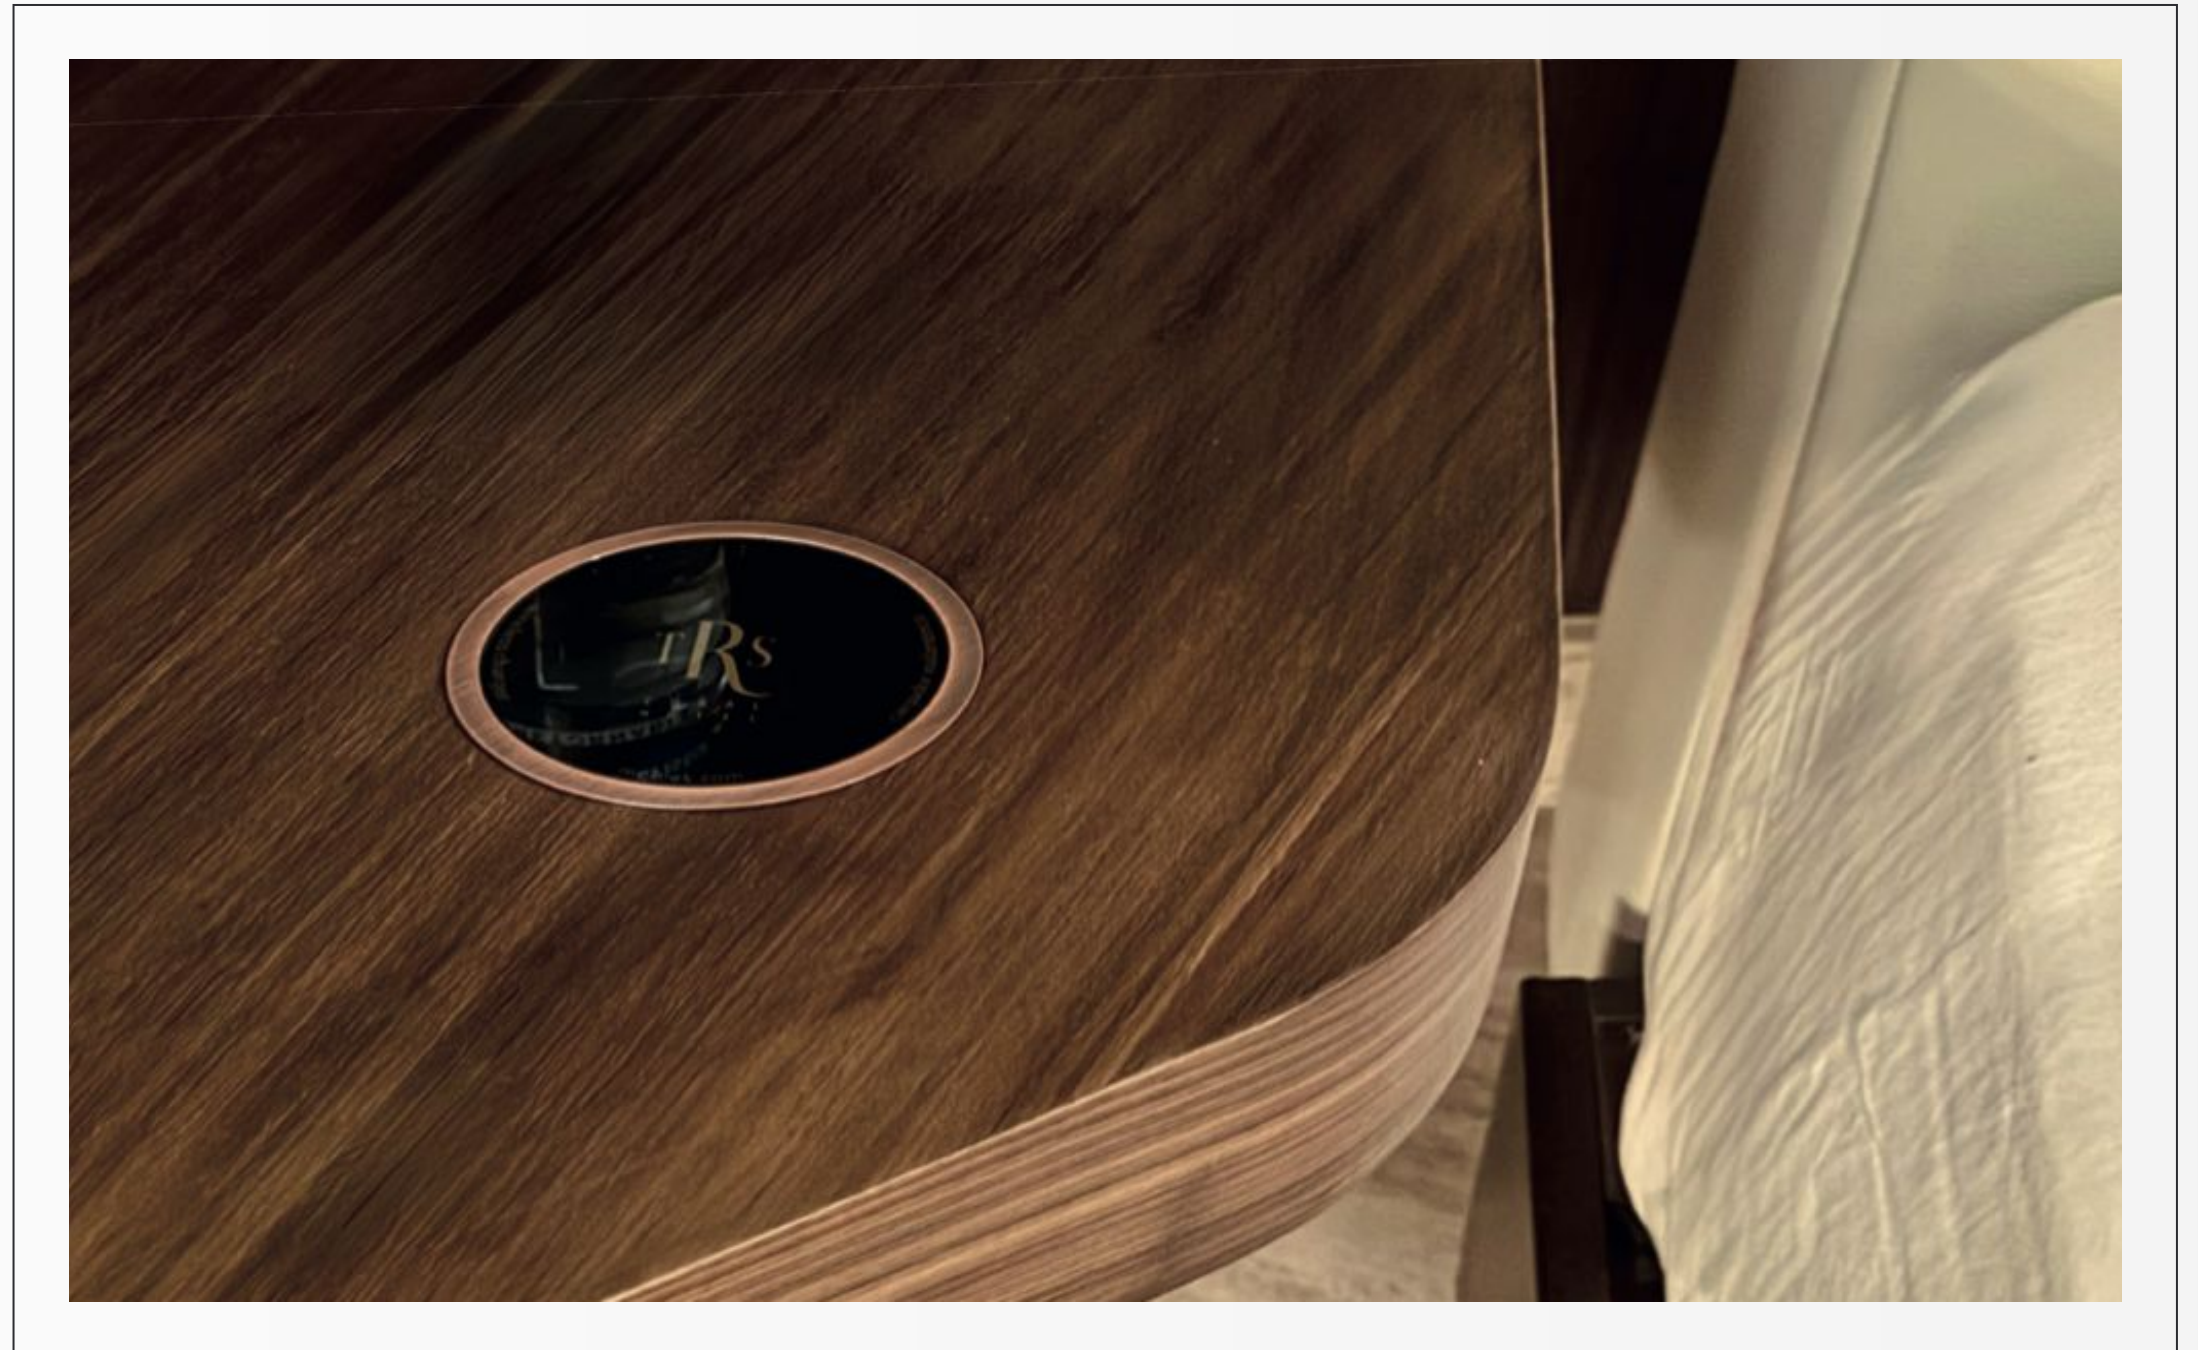

QUALITY MATERIAL AND DESIGN

We prioritize quality and durability by using premium materials like stainless steel 316 and tempered glass.

The finish can be plated in various styles, such as Anodized Black, Matte Black, Bronze Antique (shown on this page), and more to complement any decor.

Our solutions are designed and assembled in-house, using only Moblek's parts, including technology, cables, and wall chargers

TRs Coral Resort - Costa Mujeres Mexico