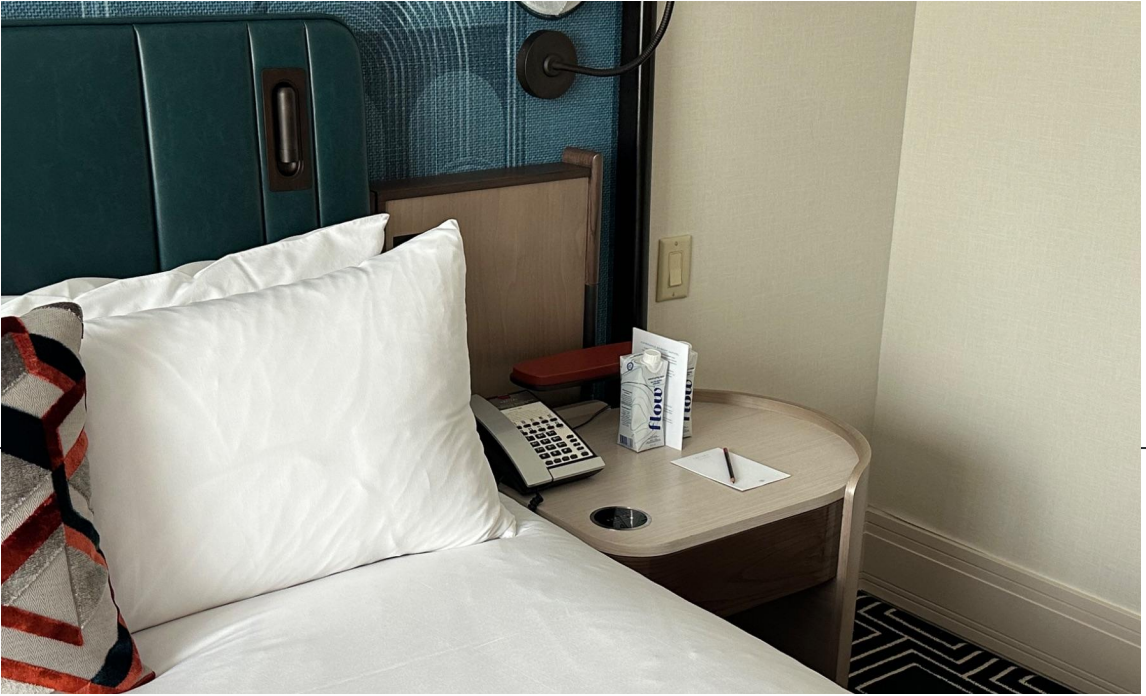

REALIZED PROJECTS

Sofitel Golden Mile