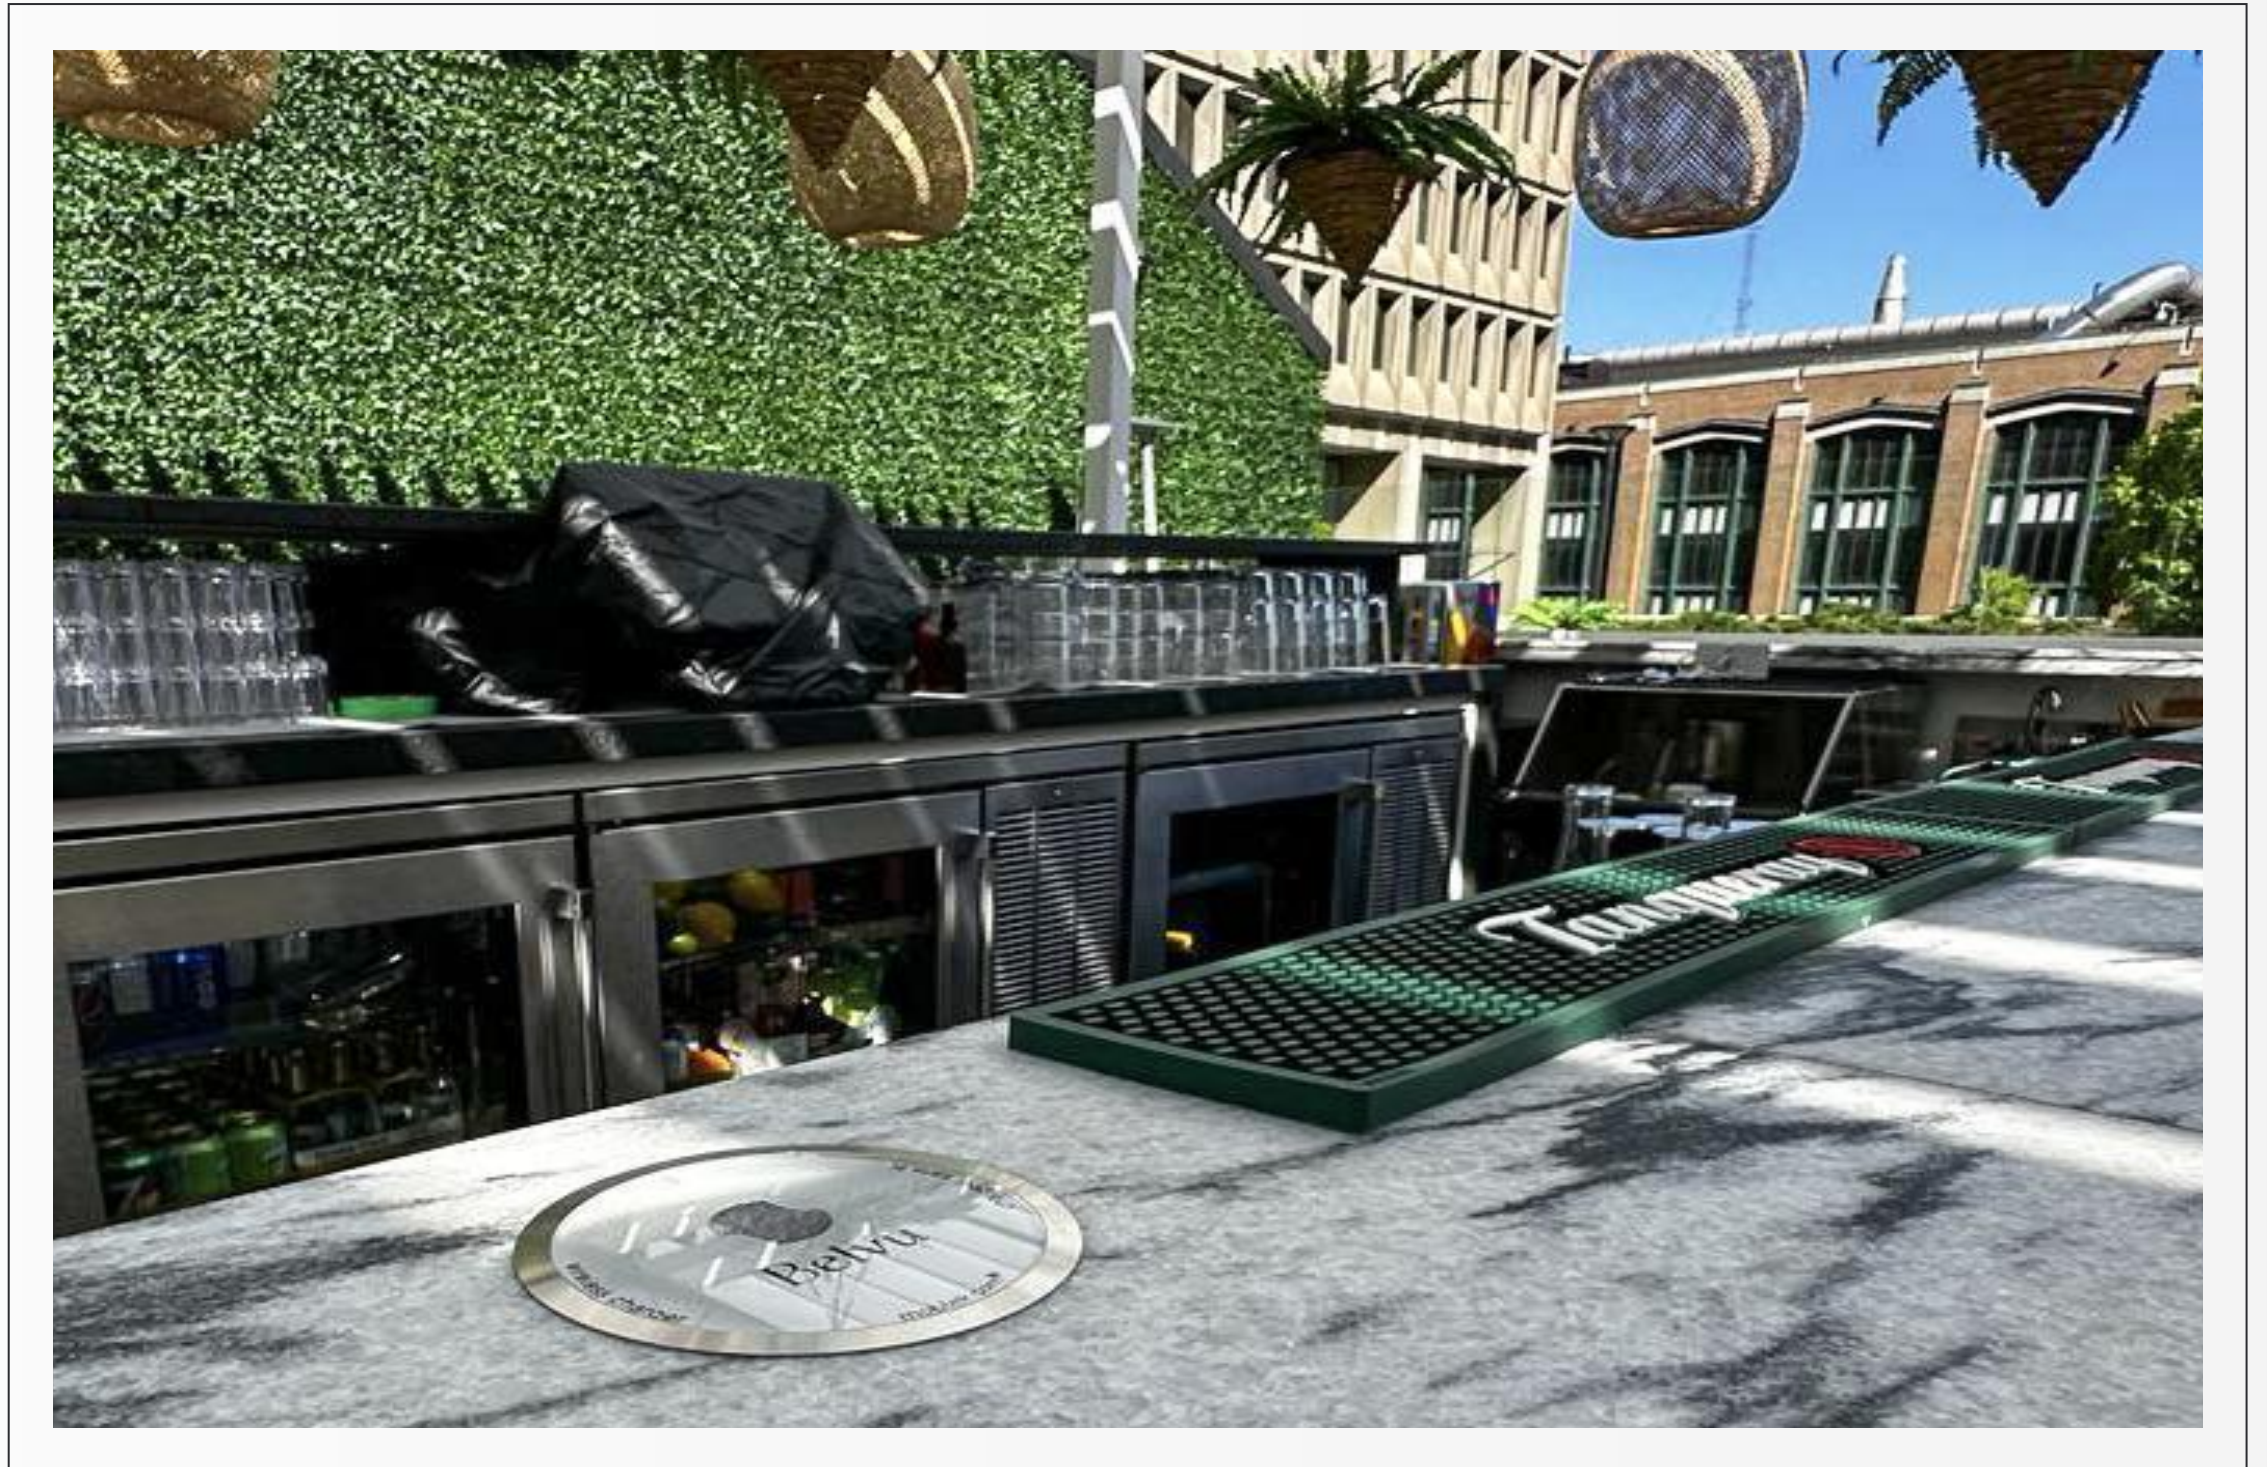

HOSPITALITY FIRST

Our wireless charging solution has seamlessly enhanced diverse spaces, from prestigious hotels and bars to upscale restaurants, airport lounges, stadiums, malls, trade shows, car dealerships, and modern offices. Our Canadian-made product has found a home from the Sofitel Reforma in Mexico City to the Mandarin Oriental in Barcelona, reflecting our commitment to creating the finest product in our category.

The Belvu Terrace