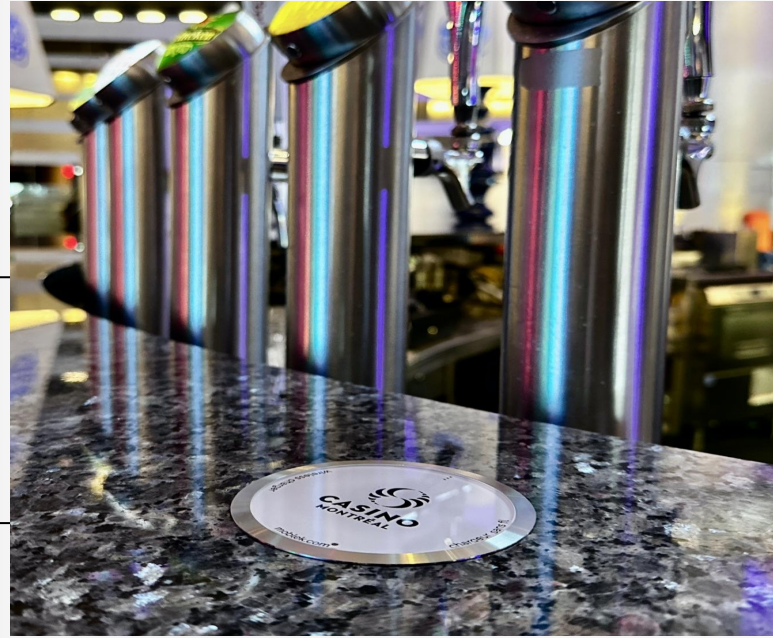

WHAT IS MOBLEK ?

Accessible

Moblek's technology is compatible with over 300 different phones and accessories, providing an efficient and high-quality 15W charge for all devices, including those within the MagSafe ecosystem for Apple phones.