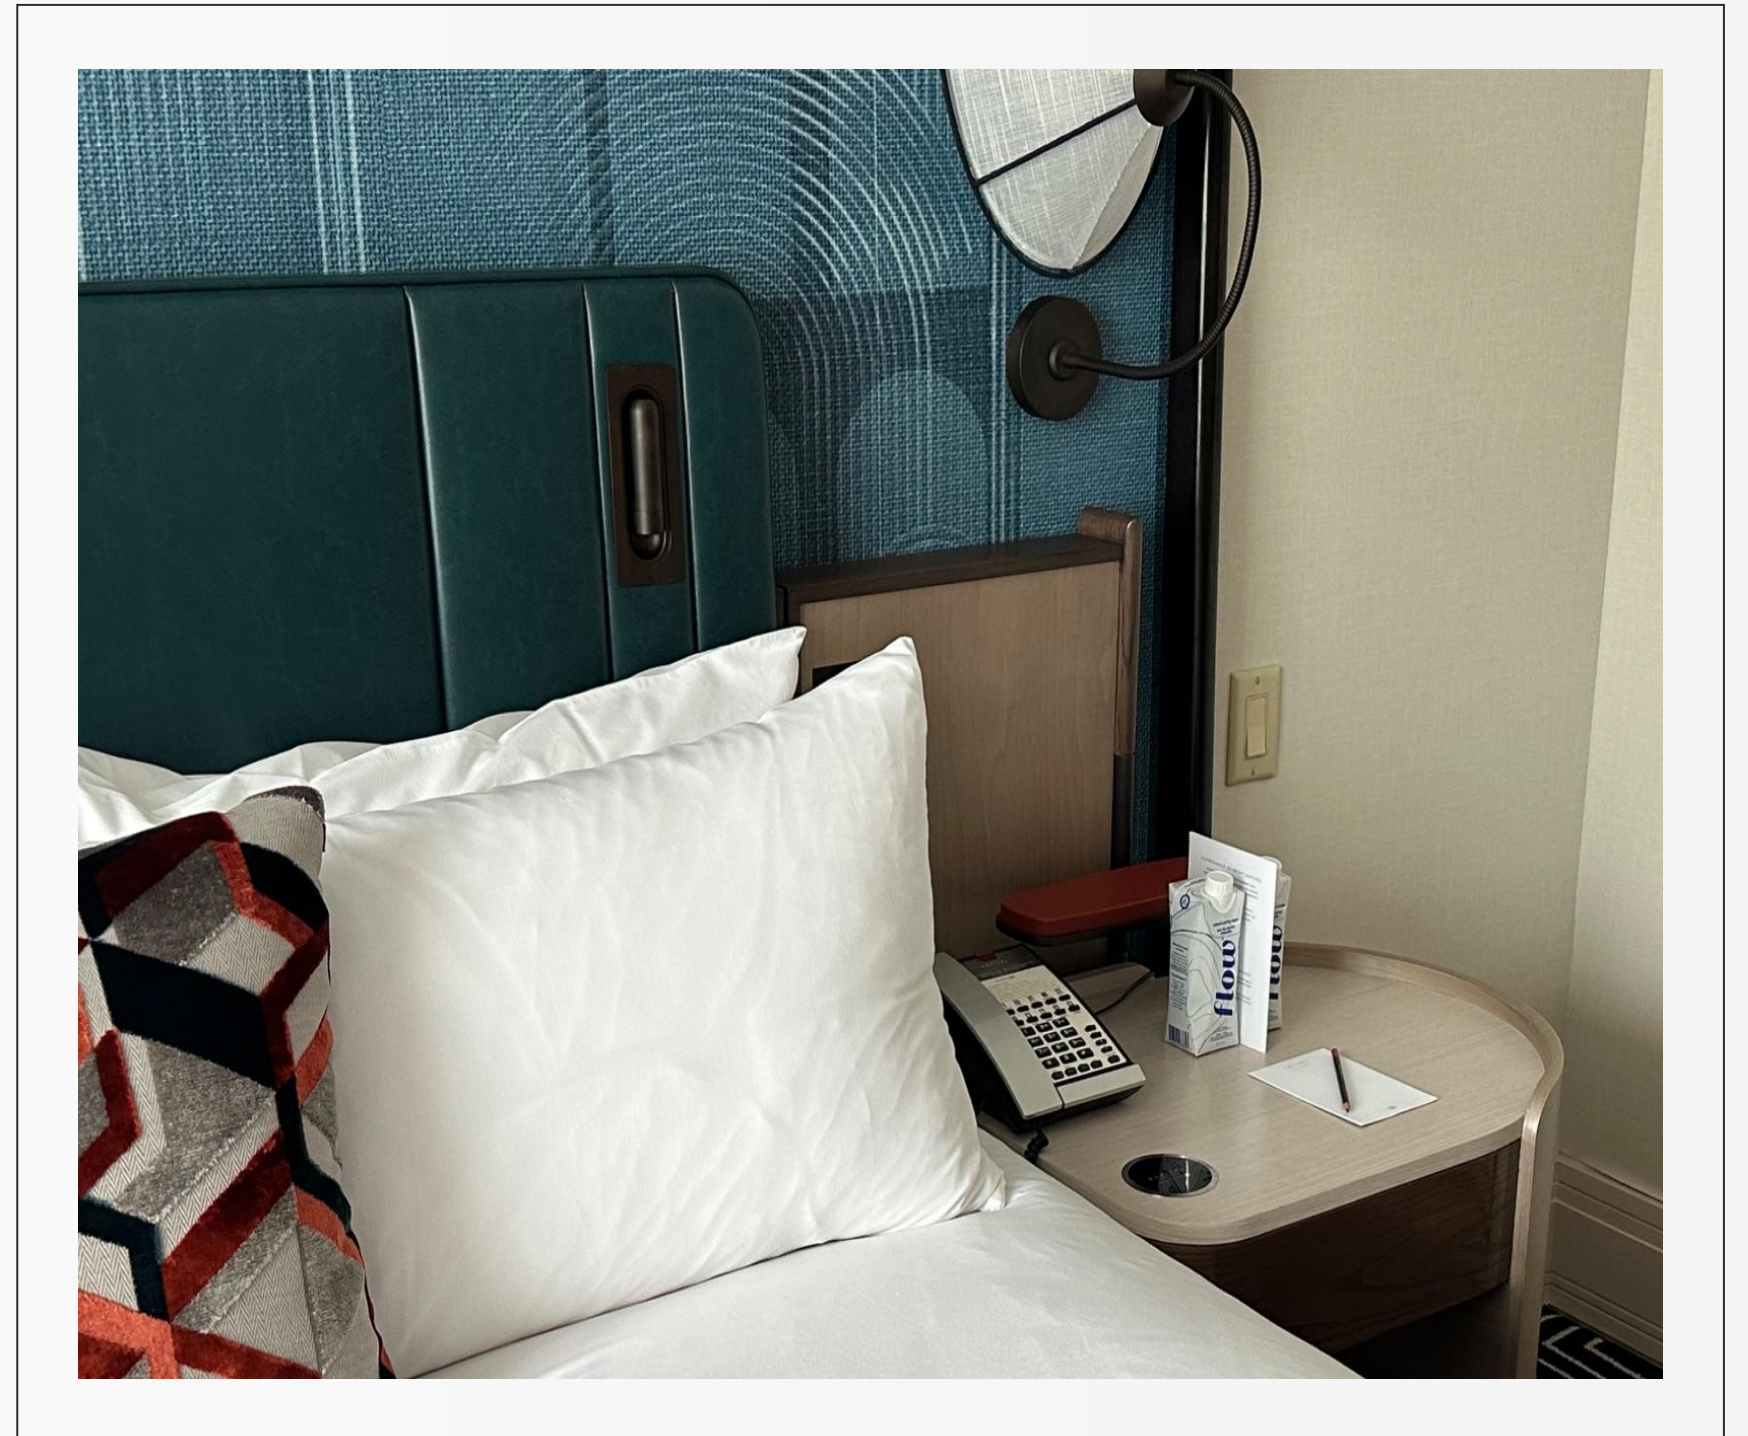

CUSTOMIZABLE SURFACE

Enhances your company's brand visibility wherever it is installed. The customizable and interchangeable surface effectively engages clients in a meaningful way.

This allows it to not only be used as a wireless charging solutions for phones and headphones but also as an exceptional marketing concept.