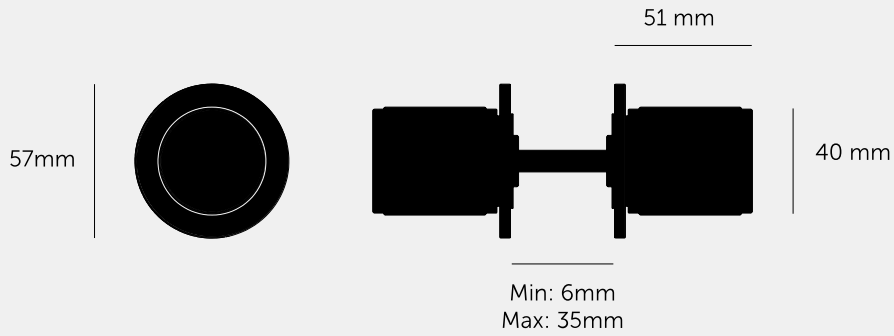

**DOOR KNOB / FIXED
/ DOUBLE-SIDED /
LINEAR**

ACTION: FIXED DOOR KNOB

KNURL: LINEAR

RANGE: DOOR KNOBS

A fixed, double-sided, door knob set made from solid metal. Machined from solid metal bar and featuring our elegant linear-knurl detailing. Works great on all internal doors and can be teamed up with our matching door accessories.

SPECIFICATIONS

A pair of solid metal door knobs, designed to be fixed back-to-back on any wooden or glass door. Fits doors of thickness: minimum 6mm to maximum 35mm (with supplied fixings*).

*For thicker doors, a longer M8 bolt will need to be sourced.

INCLUDED

1 x Double-sided fixed door knob set

FINISH & SKU NUMBERS

sku:	finish:	size:
RDK-051061	● brass	
RDK-091063	● gun metal	
RDK-071062	● steel	
RDK-481060	● welders black	

PLEASE NOTE

DISCLAIMER: Always consult a trade professional when installing these door knobs. Buster + Punch is not responsible for the usage or feasibility of installation requirements. This product is not suitable for damp or wet environments. Our door handles are intended for internal use only. Not for commercial use.