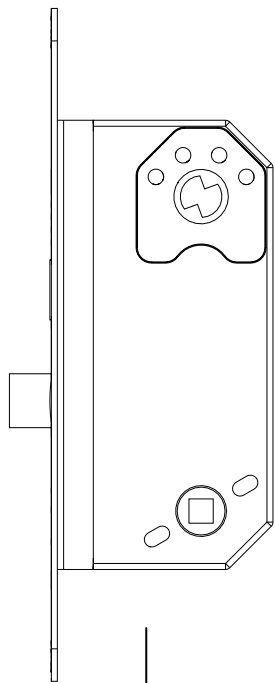

# BUSTER+PUNCH

LONDON

SWE SPRUNG DOOR LEVER HANDLE / CAST

### CONTENTS

**NOTE:** 2014 Rose also compatible with UK + ROW Tubular latches.

[EU.BUSTERANDPUNCH.COM](http://EU.BUSTERANDPUNCH.COM)

**1**

x2

2

x2

ASSA ABLOY  
565 SWE MORTISE

x2

ASSA ABLOY  
2014 SWE MORTISE

USE THE CORRECT ONE FOR  
YOUR DOOR

3

x2

x1

x2  
40 mm

x2