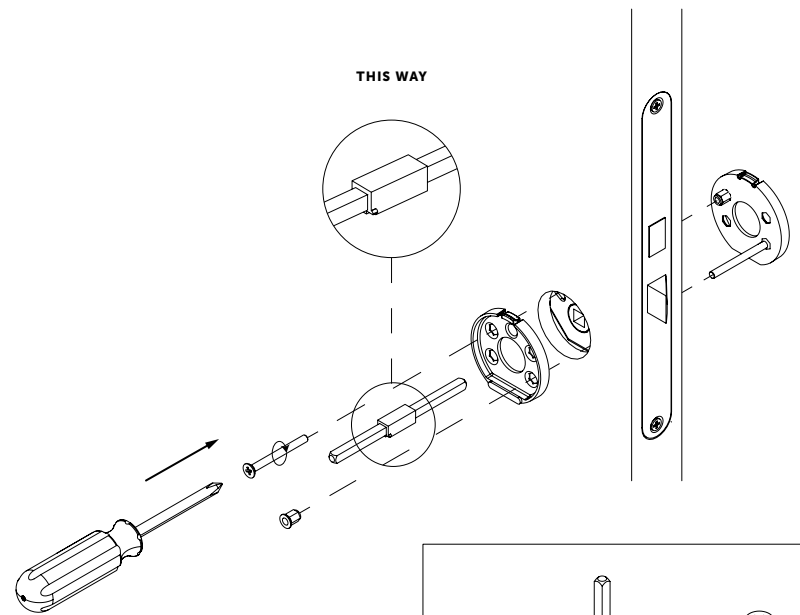

x2

x2

USE THE CORRECT ONE FOR
YOUR DOOR

3