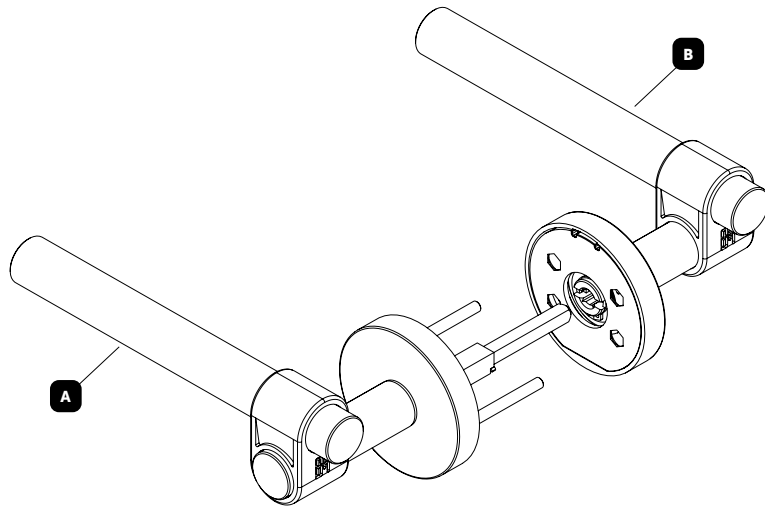

# BUSTER+PUNCH

LONDON

SWE SPRUNG DOOR LEVER HANDLE / CAST

### CONTENTS

**NOTE:** 2014 Rose also compatible with UK + ROW Tubular latches.

[EU.BUSTERANDPUNCH.COM](http://EU.BUSTERANDPUNCH.COM)

**1**

x2

2

x2

ASSA ABLOY  
565 SWE MORTISE

x2

ASSA ABLOY  
2014 SWE MORTISE

USE THE CORRECT ONE FOR  
YOUR DOOR

3

x2

x1

x2  
40 mm

x2