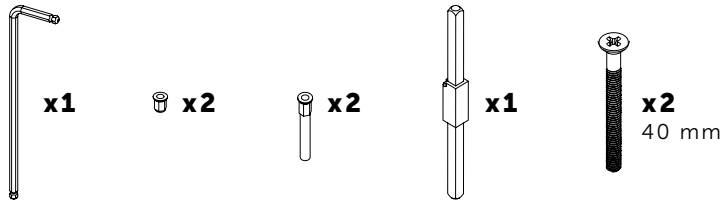

BUSTER+PUNCH

LONDON

SWE SPRUNG DOOR LEVER HANDLE / CAST

INSTRUCTION MANUAL

CONTENTS

NOTE: 2014 Rose also compatible with UK + ROW Tubular latches.

EU.BUSTERANDPUNCH.COM

1

x2