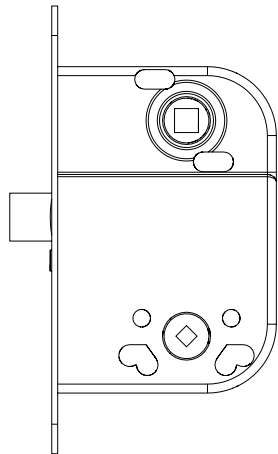

2

x2

x2

USE THE CORRECT ONE FOR
YOUR DOOR

3

x2

x1

x2
40 mm

x2

OR

x2

USE THE CORRECT SET FOR YOUR DOOR