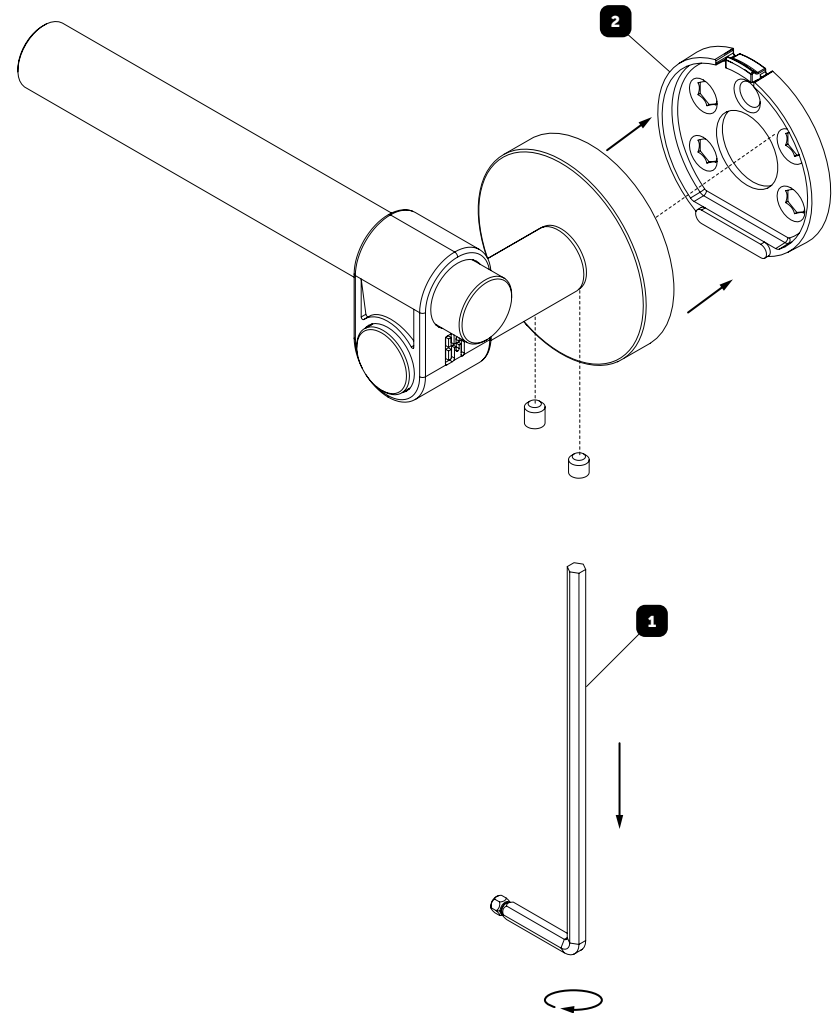

# BUSTER+PUNCH

LONDON

SWE SPRUNG DOOR LEVER HANDLE / CAST

## INSTRUCTION MANUAL

### CONTENTS

**NOTE:** 2014 Rose also compatible with UK + ROW Tubular latches.

[EU.BUSTERANDPUNCH.COM](http://EU.BUSTERANDPUNCH.COM)

**1**

x2

2

x2

ASSA ABLOY  
565 SWE MORTISE

x2

ASSA ABLOY  
2014 SWE MORTISE

USE THE CORRECT ONE FOR  
YOUR DOOR

3

x2

x1

x2  
40 mm

x2