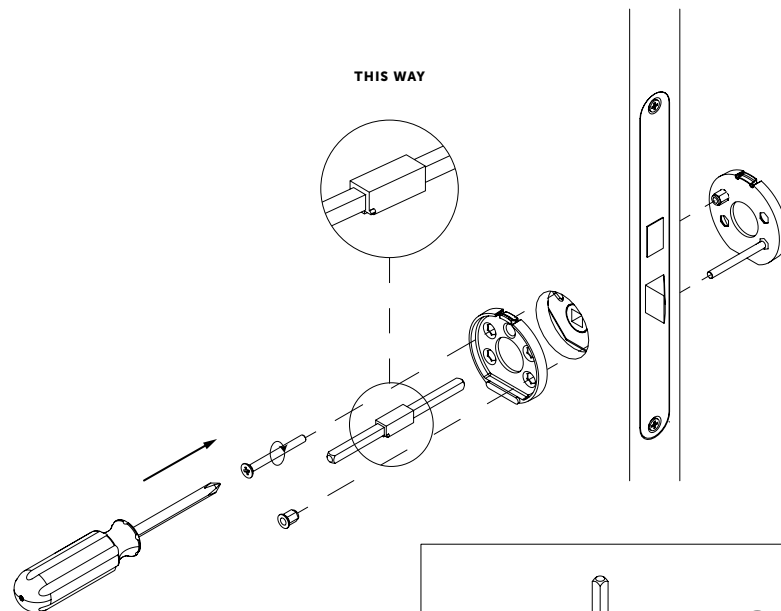

x2

x2

USE THE CORRECT ONE FOR
YOUR DOOR

3

THIS WAY