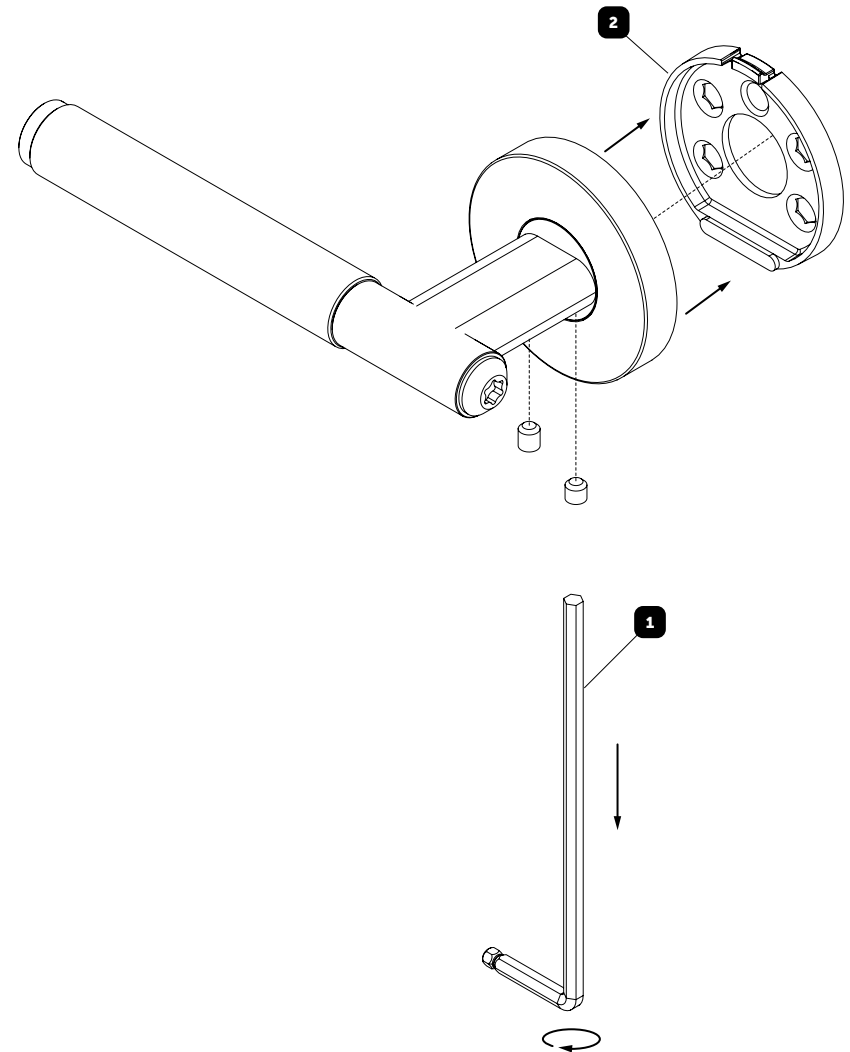

# BUSTER + PUNCH

LONDON

SWE SPRUNG DOOR LEVER HANDLE / LINEAR

## INSTRUCTION MANUAL

### CONTENTS

**NOTE:** 2014 Rose also compatible with UK + ROW Tubular latches.

[EU.BUSTERANDPUNCH.COM](http://EU.BUSTERANDPUNCH.COM)

**1**

x2

2

x2

x2

USE THE CORRECT SET FOR YOUR DOOR

4

5

 x2