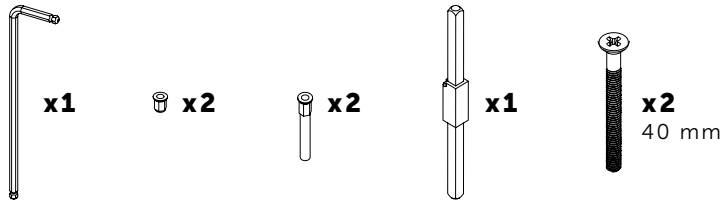

# BUSTER + PUNCH

LONDON

SWE SPRUNG DOOR LEVER HANDLE / LINEAR

### CONTENTS

**NOTE:** 2014 Rose also compatible with UK + ROW Tubular latches.

[EU.BUSTERANDPUNCH.COM](http://EU.BUSTERANDPUNCH.COM)

**1**

x2

2

x2

x2

USE THE CORRECT SET FOR YOUR DOOR

4

5

 x2