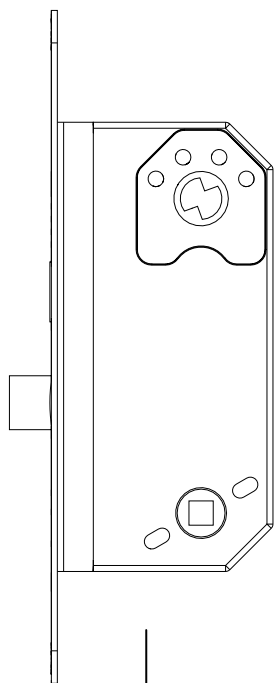

# BUSTER + PUNCH

LONDON

SWE SPRUNG DOOR LEVER HANDLE / LINEAR

### CONTENTS

**NOTE:** 2014 Rose also compatible with UK + ROW Tubular latches.

[EU.BUSTERANDPUNCH.COM](http://EU.BUSTERANDPUNCH.COM)

**1**

x2

2

x2

x2

USE THE CORRECT SET FOR YOUR DOOR

4

5

 x2