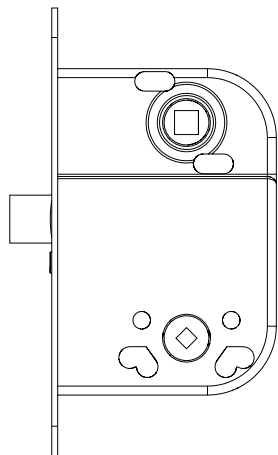

### CONTENTS

**NOTE:** 2014 Rose also compatible with UK + ROW Tubular latches.

[EU.BUSTERANDPUNCH.COM](http://EU.BUSTERANDPUNCH.COM)

**1**

x2

2

x2

x2

USE THE CORRECT SET FOR YOUR DOOR

4

5

 x2