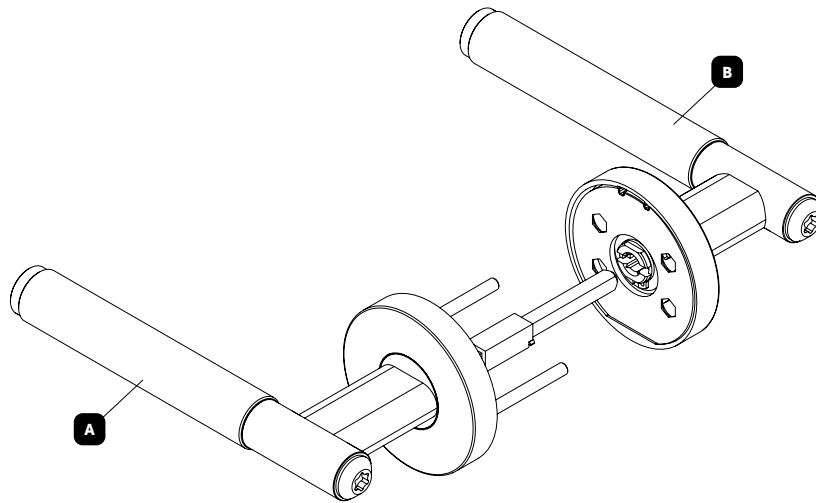

# BUSTER + PUNCH

LONDON

SWE SPRUNG DOOR LEVER HANDLE / LINEAR

### CONTENTS

**NOTE:** 2014 Rose also compatible with UK + ROW Tubular latches.

[EU.BUSTERANDPUNCH.COM](http://EU.BUSTERANDPUNCH.COM)

**1**

x2

2

x2

x2