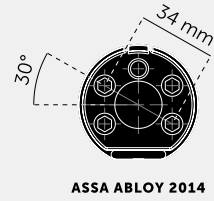

**DOOR HANDLE SET /
LINEAR / SWE /
SPRUNG**

ACTION: DOOR HANDLE

KNURL: LINEAR

RANGE: DOOR HANDLES

A pair of sprung door handles made from solid metal and featuring our elegant linear knurled detailing and torx screw. Works great on all internal doors and can be combined with our matching door accessories.

SPECIFICATIONS

A pair of solid metal door handle sets with a 57x10mm thick sprung rose.

INCLUDED

1 x pair of sprung lever handles
 1 x 5 x 5 x 100mm spindle
 2 x M4 x 43mm through bolts
 4 x bolt bosses
 8 x countersunk woodscrews
 1 x allen key
 2 x door mounting plates to work with ASSA Abloy 565 and 2014 locksets