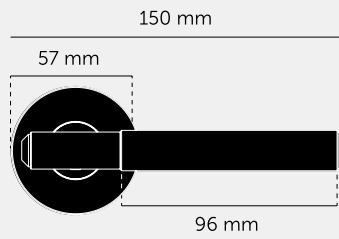

**DOOR HANDLE SET /
LINEAR / SWE /
SPRUNG**

ACTION: DOOR HANDLE

KNURL: LINEAR

RANGE: DOOR HANDLES

A pair of sprung door handles made from solid metal and featuring our elegant linear knurled detailing and torx screw. Works great on all internal doors and can be combined with our matching door accessories.

SPECIFICATIONS

A pair of solid metal door handle sets with a 57x10mm thick sprung rose.

INCLUDED

1 x pair of sprung lever handles
 1 x 5 x 5 x 100mm spindle
 2 x M4 x 43mm through bolts
 4 x bolt bosses
 8 x countersunk woodscrews
 1 x allen key
 2 x door mounting plates to work with ASSA Abloy 565 and 2014 locksets