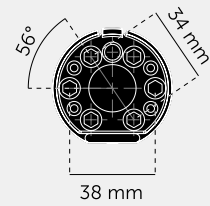

**DOOR HANDLE SET /
LINEAR / SWE /
SPRUNG**

ACTION: DOOR HANDLE

KNURL: LINEAR

RANGE: DOOR HANDLES

A pair of sprung door handles made from solid metal and featuring our elegant linear knurled detailing and torx screw. Works great on all internal doors and can be combined with our matching door accessories.

SPECIFICATIONS

A pair of solid metal door handle sets with a 57x10mm thick sprung rose.

INCLUDED

1 x pair of sprung lever handles
 1 x 5 x 5 x 100mm spindle
 2 x M4 x 43mm through bolts
 4 x bolt bosses
 8 x countersunk woodscrews
 1 x allen key
 2 x door mounting plates to work with ASSA Abloy 565 and 2014 locksets