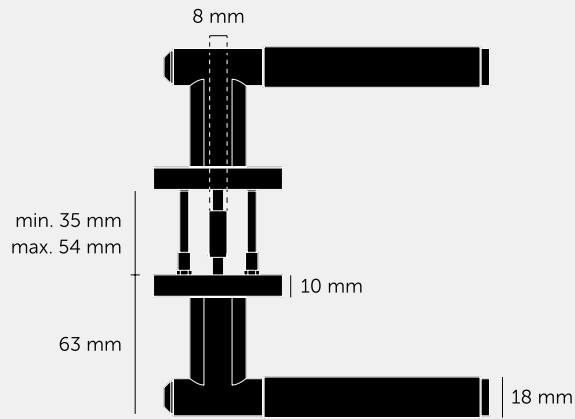

**DOOR HANDLE SET /
LINEAR / SWE /
SPRUNG**

ACTION: DOOR HANDLE

KNURL: LINEAR

RANGE: DOOR HANDLES

A pair of sprung door handles made from solid metal and featuring our elegant linear knurled detailing and torx screw. Works great on all internal doors and can be combined with our matching door accessories.

SPECIFICATIONS

A pair of solid metal door handle sets with a 57x10mm thick sprung rose.

INCLUDED

1 x pair of sprung lever handles
 1 x 5 x 5 x 100mm spindle
 2 x M4 x 43mm through bolts
 4 x bolt bosses
 8 x countersunk woodscrews
 1 x allen key
 2 x door mounting plates to work with ASSA Abloy 565 and 2014 locksets

FINISH & SKU NUMBERS

sku:	finish:	size:
SDD-053325	● brass	
SDD-073326	● steel	
SDD-454515	● smoked bronze	
SDD-023328	● welders black	

CARE INSTRUCTIONS

Wipe with damp cloth with no loose hairs, avoid using any chemicals. All finishes are prone to aging.