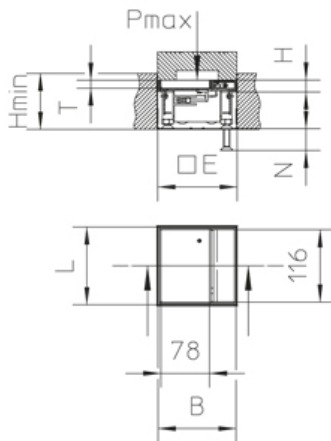

DETAILS / APPLICATIONS

OPTIONAL ACCESSORIES

UEP125 KS, UEP125 UST, UEP125 B, UKENP 125

dry-cleaned