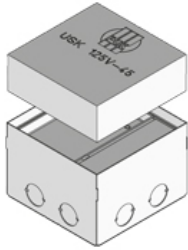

UKE125 V

Compact single outlet with cable outlet

Consisting of floor box inclusive square single outlet and shuttering formwork, as concealed shuttering for direct installation in floor screed. As height-adjustable cassette installation frame with cable outlet cassette, welt, automatic-closure opening lever, floor-level cable outlet and rubber seal to accommodate up to two 45x45mm installed devices and two single data jacks. With perforations on the side panels for the introduction of tubes M25. Suitable for rooms with dry and damp-cleaned floor covers. Designed for office traffic loads.

norm	according to DIN EN 50085
permits	according to VDE / TÜV

Product	H	H _{min}	N	B	L	E	T	P _{max}	IP _n	IP _g	G
UKE125 15-V E	15 mm	90 mm	+35 mm	125 mm	125 mm	131 x 131 mm	12 mm	2 kN	IP 30	IP 20	1.74 kg
UKE125 25-V E	25 mm	100 mm	+35 mm	125 mm	125 mm	131 x 131 mm	22 mm	2 kN	IP 30	IP 20	1.97 kg

Product	H	H _{min}	N	B	L	E	T	P _{max}	IP _n	IP _g	G
UKE125 25-V MS	25 mm	100 mm	+35 mm	125 mm	125 mm	131 x 131 mm	19 mm	2 kN	IP 30	IP 20	2.24 kg

- H** : height
- H_{min}** : Minimum installation height
- N** : levelling range
- B** : width
- L** : length
- E** : fitting dimension
- T** : depth
- P_{max}** : Maximum load
- IP_n** : IP protection level in unused condition
- IP_g** : IP protection level in used condition
- G** : weight