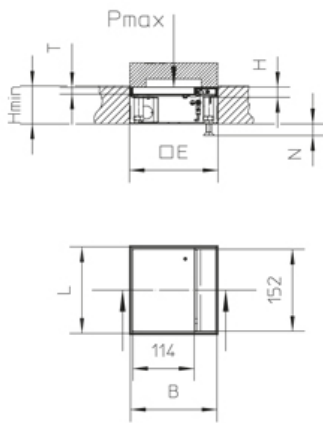

UKEF160 V

Compact single outlet with cable outlet

Consisting of floor box inclusive square single outlet and shuttering formwork, as concealed shuttering for direct installation in floor screed. As height-adjustable cassette installation frame with cable outlet cassette, welt, automatic-closure opening lever, floor-level cable outlet and rubber seal to accommodate up to two 45x45mm installed devices. With perforations on the side panels for the introduction of tubes M25. Suitable for rooms with dry and damp-cleaned floor covers. Designed for office traffic loads.

norm	according to DIN EN 50085
permits	according to VDE / TÜV

Product	H	H _{min}	N	B	L	E	T	P _{max}	IP _n	IP _g	G
UKEF160 15-V E	15 mm	70 mm	+20 mm	160 mm	160 mm	166 x 166 mm	12 mm	2 kN	IP 30	IP 20	2.05 kg

H : height

H_{min} : Minimum installation height

N : levelling range

B : width

L : length

E : fitting dimension

T : depth

P_{max} : Maximum load

IP_n : IP protection level in unused condition

IP_g : IP protection level in used condition

G : weight

DETAILS / APPLICATIONS

OPTIONAL ACCESSORIES

UKENP 160

dry-cleaned