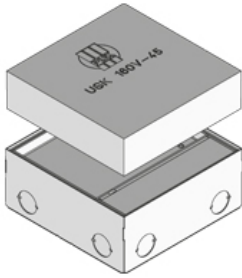

UKEF160 V

Compact single outlet with cable outlet

Consisting of floor box inclusive square single outlet and shuttering formwork, as concealed shuttering for direct installation in floor screed. As height-adjustable cassette installation frame with cable outlet cassette, welt, automatic-closure opening lever, floor-level cable outlet and rubber seal to accommodate up to two 45x45mm installed devices. With perforations on the side panels for the introduction of tubes M25. Suitable for rooms with dry and damp-cleaned floor covers. Designed for office traffic loads.

norm	according to DIN EN 50085
permits	according to VDE / TÜV

Product	H	H _{min}	N	B	L	E	T	P _{max}	IP _n	IP _g	G
UKEF160 15-V E	15 mm	70 mm	+20 mm	160 mm	160 mm	166 x 166 mm	12 mm	2 kN	IP 30	IP 20	2.05 kg