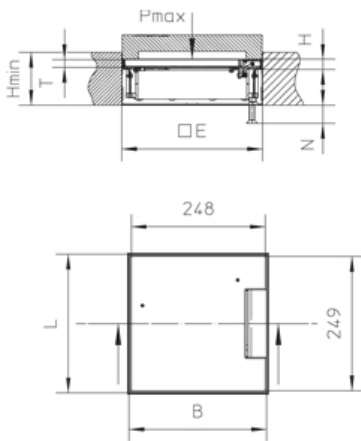

OPTIONAL ACCESSORIES

UG3, UKENP 260

dry-cleaned