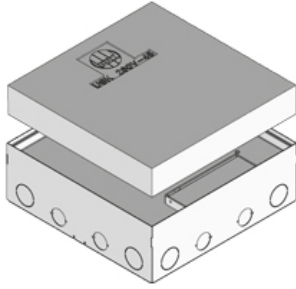

## UKE260 V

Compact single outlet with cable outlet

Consisting of floor box inclusive square single outlet and shuttering formwork, as concealed shuttering for direct installation in floor screed. as a height-adjustable cartridge installation frame with cable outlet cartridge, hem, self-locking opening lever, floor-flush cable outlet and rubber seal to accommodate up to 12 installation devices, 45x45mm With perforations on the side panels for the introduction of tubes M25. Suitable for rooms with dry and damp-cleaned floor covers. Designed for office traffic loads.

norm	according to DIN EN 50085
permits	according to VDE / TÜV

Product	H	H <sub>min</sub>	N	B	L	E	T	P <sub>max</sub>	IP <sub>n</sub>	IP <sub>g</sub>	G
UKE260 15-V E	15 mm	90 mm	+35 mm	258 mm	258 mm	264 x 264 mm	12 mm	2 kN	IP 30	IP 20	3.83 kg
UKE260 25-V E	25 mm	100 mm	+35 mm	258 mm	258 mm	264 x 264 mm	22 mm	2 kN	IP 30	IP 20	4.20 kg