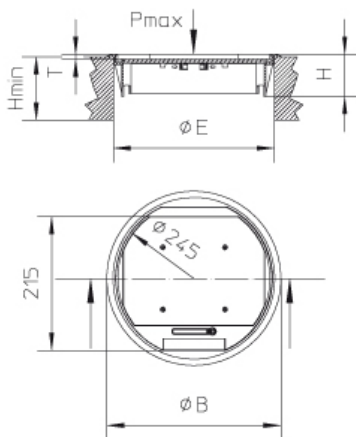

B : width

E : fitting dimension

T : depth

P_{max} : Maximum load

colour :

IP_n : IP protection level in unused condition

IP_g : IP protection level in used condition

G : weight

DETAILS / APPLICATIONS

OPTIONAL ACCESSORIES

UDKS 40-80, UDKSEB

dry-cleaned