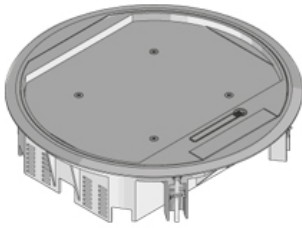

## UEKD2 R

installation unit - hinged cover double, round

Round installation unit made of polyamide with carpet protection frame. As an installation frame with lock-in leads for a gradual lowering of up to 2 mounting boxes (6 coultter clip installation devices or 8 installation devices of 45x45mm) by up to 30 mm, self-locking hinged cover with steel sheet inlay, floor flush 180° pivoting cable outlet and a self-closing opening lever, including an all-purpose mounting claw set. For the installation into floor boxes, assembly covers and into raised or hollow floor openings. Suitable for rooms with dry-cleaned floor covers of up to 8mm. Designed for office traffic loads.

Please mind the technical information in chapter planning.

material	Cover and frame: PA6, surface matt finished, steel sheet inlay: 3 mm hot-dip galvanized steel plate
type of assembly	Assembly in floor box UBDHB, double or hollow floor openings
application area	dry floor cleaning
norm	according to DIN EN 50085
permits	according to VDE / TÜV
protection class	in use IP 20 / not in use IP 30
loading	including inspection stamp Ø 13 / 130 mm: 2 / 3 kN

### Polyamide

Product	H	H <sub>min</sub>	B	E	T	P <sub>max</sub>	colour	IP <sub>n</sub>	IP <sub>g</sub>	G
UEKD2-R-G	65 mm	74 mm	280 mm	260 mm	8 mm	2 kN	RAL 7011 (iron grey)	IP 30	IP 20	1.30 kg
incl.:										
1x UDKS-R 4	hollow space floor claws for hinged cover, round									
UEKD2-R-S	65 mm	74 mm	280 mm	260 mm	8 mm	2 kN	RAL 9011 (graphite black)	IP 30	IP 20	1.30 kg
incl.:										
1x UDKS-R 4	hollow space floor claws for hinged cover, round									