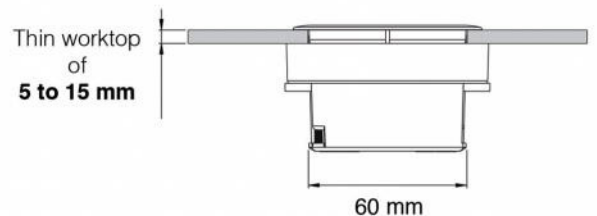

Installation **with spacer**