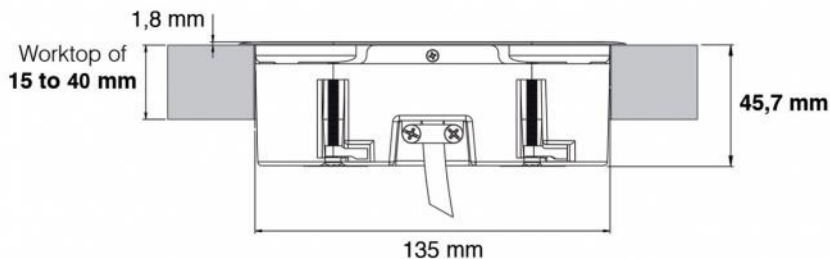

## Built-in sockets

16 A - 230 V - 3680 W

Matte black finishing

- Schuko, Swiss or French sockets
- Available with 1 USB port 5V, 1000 mA
- Rotating cover, opening by pushing on the center
- Installation possible on worktops (laminated, stone, quartz, corian ... ) with thickness from 5 to 40 mm
- Hole dimensions : 60 x 135 mm
- With power cord 3 x 1,5 mm<sup>2</sup> : 2 meters long
- Metal body and cover in satin chrome or matte black finishing

# BRICK

Built-in sockets  
16 A - 230 V - 3680 W

- Schuko, Swiss or French sockets
- Available with 2 USB port 5V, 2A
- Aluminum structure, cover and ring in metal, brushed chrome or black mat finishing
- 2 locked position system.
- Installation possible on worktops (laminated, stone, quartz, corian ... ) with thickness from 5 to 40 mm.
- Simple screwing system.
- Hole dimensions : ø 80 mm.
- With power cord 3 x 1,5 mm<sup>2</sup> : 2 meters long