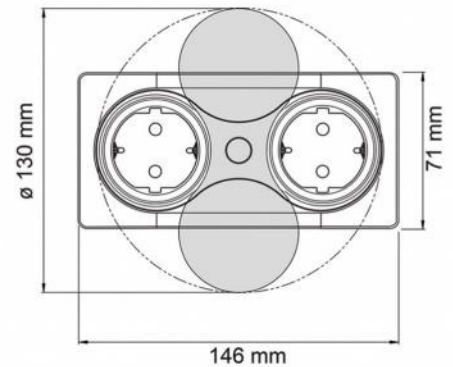

## Built-in sockets

16 A - 230 V - 3680 W

Matte black finishing

- Schuko, Swiss or French sockets
- Available with 1 USB port 5V, 1000 mA
- Rotating cover, opening by pushing on the center
- Installation possible on worktops (laminated, stone, quartz, corian ... ) with thickness from 5 to 40 mm
- Hole dimensions : 60 x 135 mm
- With power cord 3 x 1,5 mm<sup>2</sup> : 2 meters long
- Metal body and cover in satin chrome or matte black finishing

# BRICK

Built-in sockets  
16 A - 230 V - 3680 W

- Schuko, Swiss or French sockets
- Available with 2 USB port 5V, 2A
- Aluminum structure, cover and ring in metal, brushed chrome or black mat finishing
- 2 locked position system.
- Installation possible on worktops (laminated, stone, quartz, corian ... ) with thickness from 5 to 40 mm.
- Simple screwing system.
- Hole dimensions : ø 80 mm.
- With power cord 3 x 1,5 mm<sup>2</sup> : 2 meters long