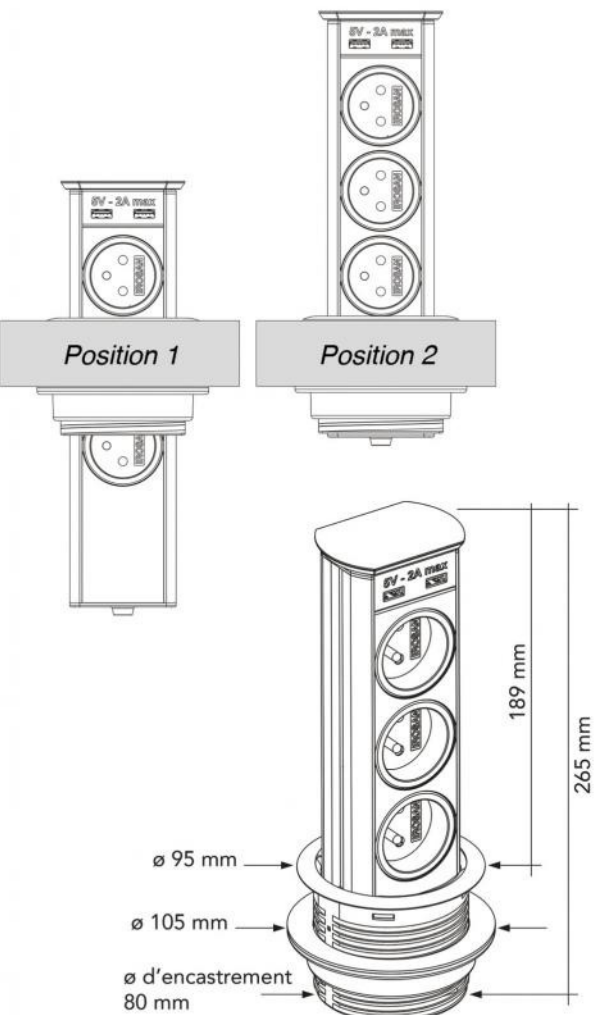

## Built-in sockets

16 A - 230 V - 3680 W

Matte black finishing

- Schuko, Swiss or French sockets
- Available with 1 USB port 5V, 1000 mA
- Rotating cover, opening by pushing on the center
- Installation possible on worktops (laminated, stone, quartz, corian ... ) with thickness from 5 to 40 mm
- Hole dimensions : 60 x 135 mm
- With power cord 3 x 1,5 mm<sup>2</sup> : 2 meters long
- Metal body and cover in satin chrome or matte black finishing

# BRICK

Built-in sockets  
16 A - 230 V - 3680 W

- Schuko, Swiss or French sockets
- Available with 2 USB port 5V, 2A
- Aluminum structure, cover and ring in metal, brushed chrome or black mat finishing
- 2 locked position system.
- Installation possible on worktops (laminated, stone, quartz, corian ... ) with thickness from 5 to 40 mm.
- Simple screwing system.
- Hole dimensions : ø 80 mm.
- With power cord 3 x 1,5 mm<sup>2</sup> : 2 meters long